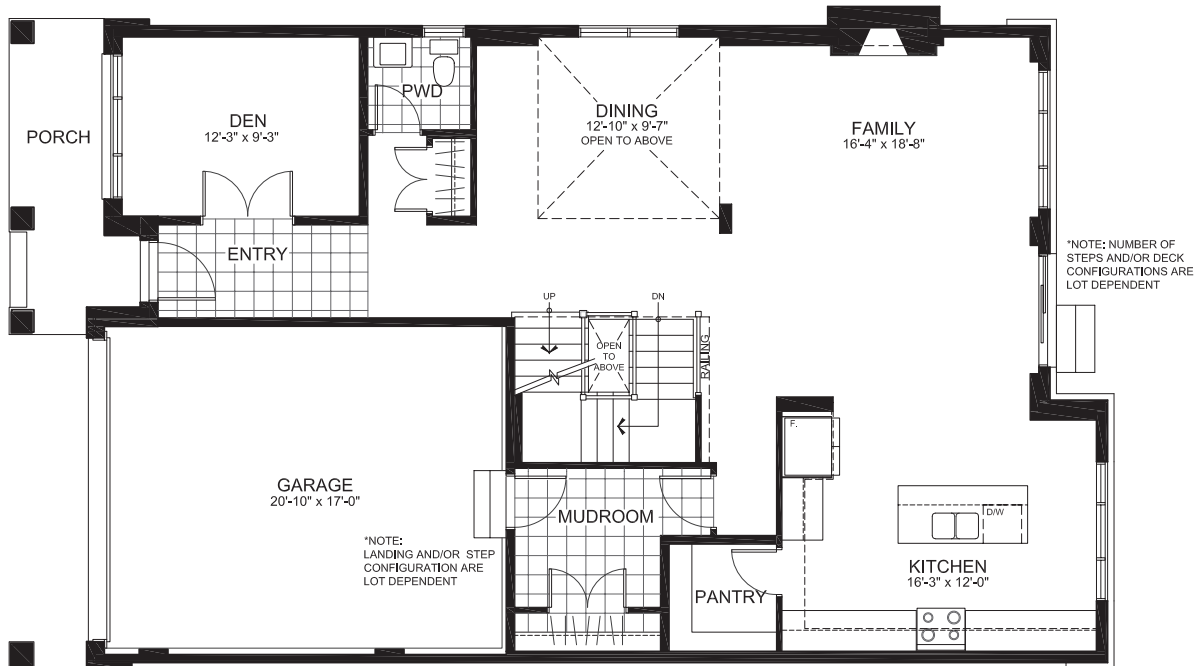

# STINSON PLACE

CAMBRIAN SERIES 42' SINGLES

## THE BANCROFT

2675 sq. ft.

4 Bedrooms | 2.5 Bathrooms

### GROUND FLOOR

### SECOND FLOOR