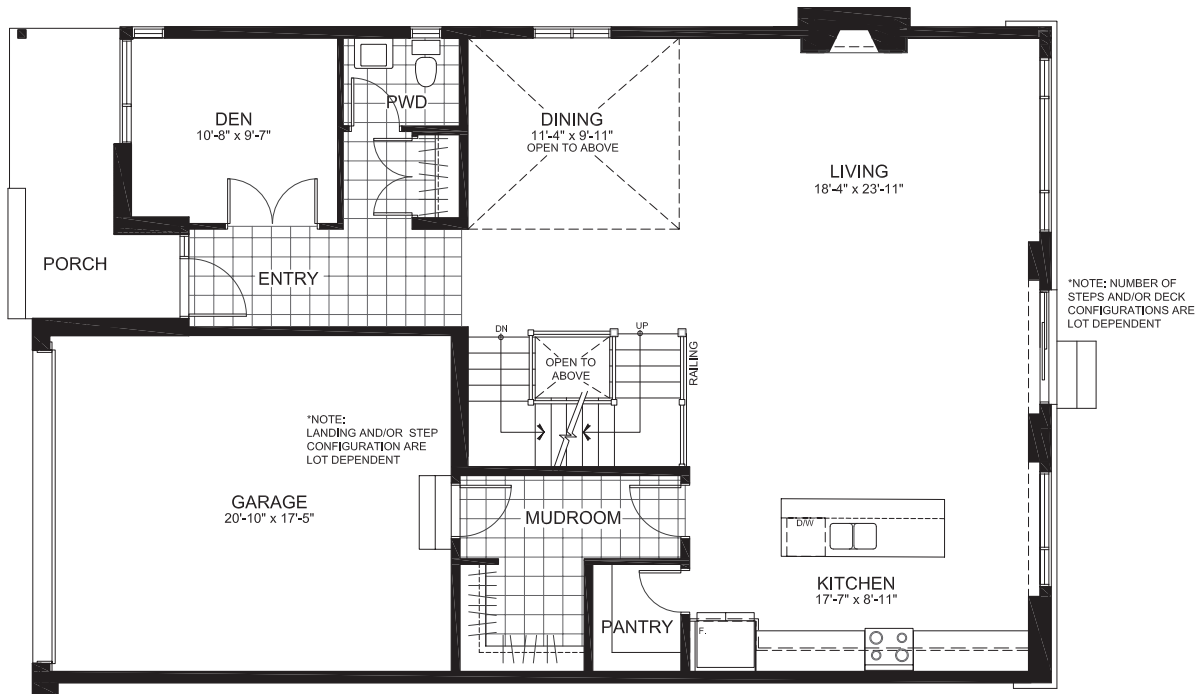

STINSON PLACE

CAMBRIAN SERIES 42' SINGLES

THE CAMERON

2734 sq. ft.

4 Bedrooms | 2.5 Bathrooms

GROUND FLOOR

STINSON PLACE

THE CAMERON

SECOND FLOOR

STINSON PLACE

THE CAMERON

BASEMENT