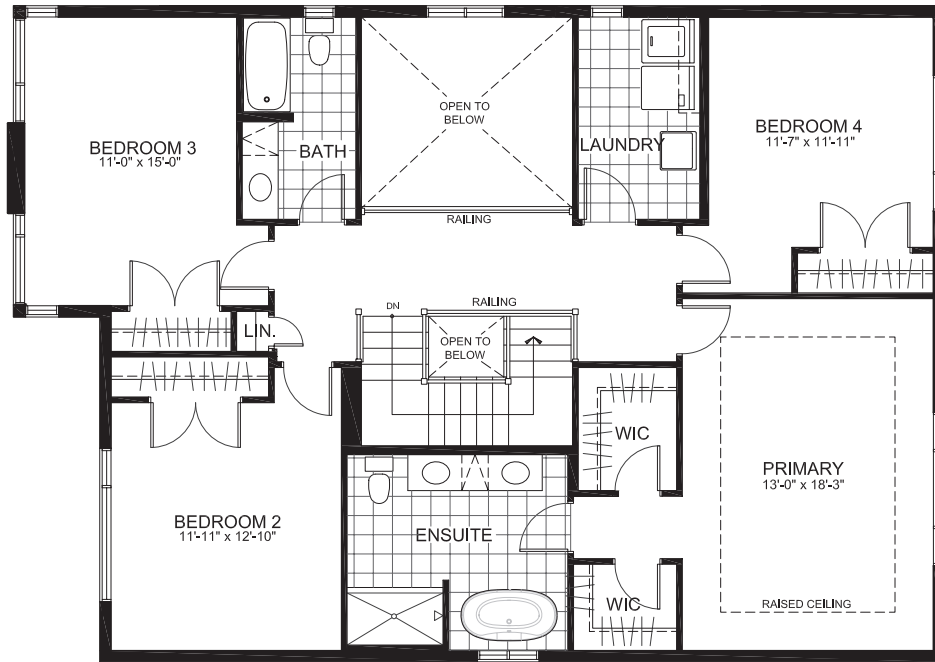

STINSON PLACE

CAMBRIAN SERIES 42' SINGLES

THE CAMERON

2734 sq. ft.

4 Bedrooms | 2.5 Bathrooms

GROUND FLOOR

STINSON PLACE

THE CAMERON

SECOND FLOOR

STINSON PLACE

THE CAMERON

BASEMENT