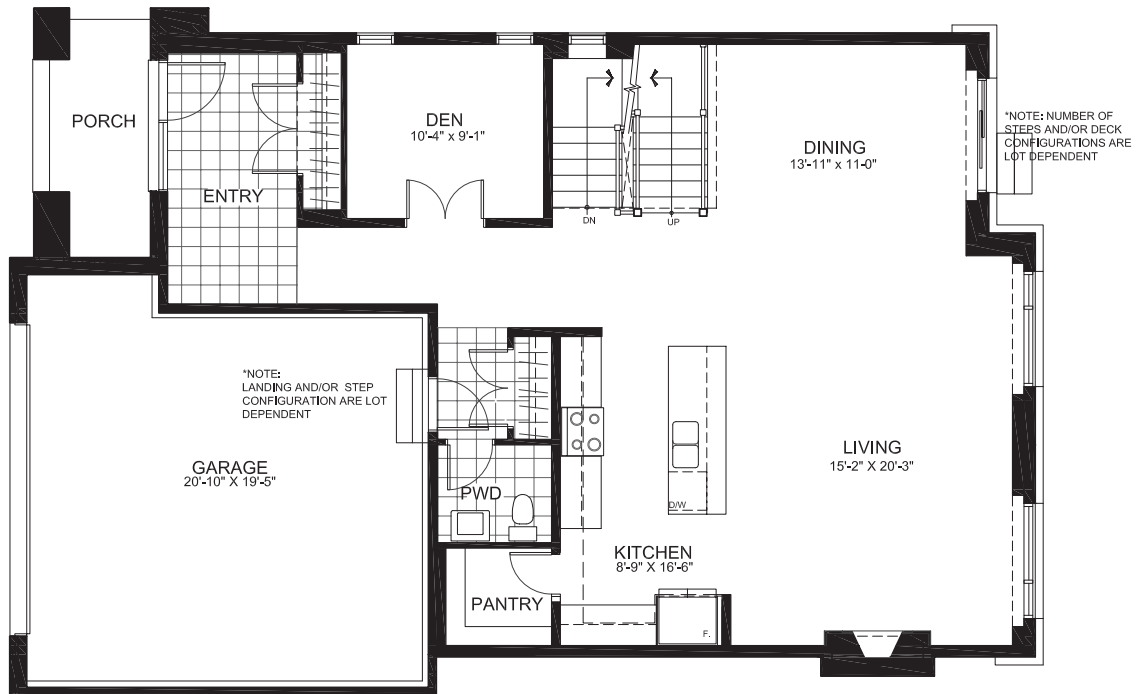

STINSON PLACE

CAMBRIAN SERIES 42' SINGLES

THE EMSDALE

2773 sq. ft.

4 Bedrooms | 2.5 Bathrooms

GROUND FLOOR

STINSON PLACE

THE EMSDALE

SECOND FLOOR

STINSON PLACE

THE EMSDALE

BASEMENT