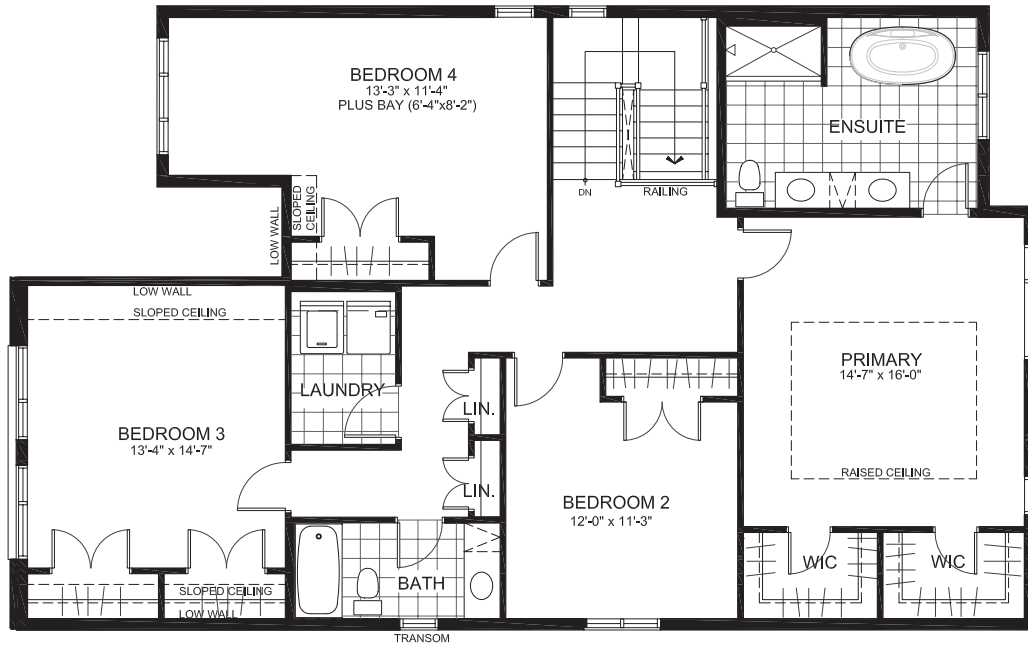

STINSON PLACE

CAMBRIAN SERIES 42' SINGLES

THE EMSDALE

2773 sq. ft.

4 Bedrooms | 2.5 Bathrooms

GROUND FLOOR

STINSON PLACE

THE EMSDALE

SECOND FLOOR

STINSON PLACE

THE EMSDALE

BASEMENT