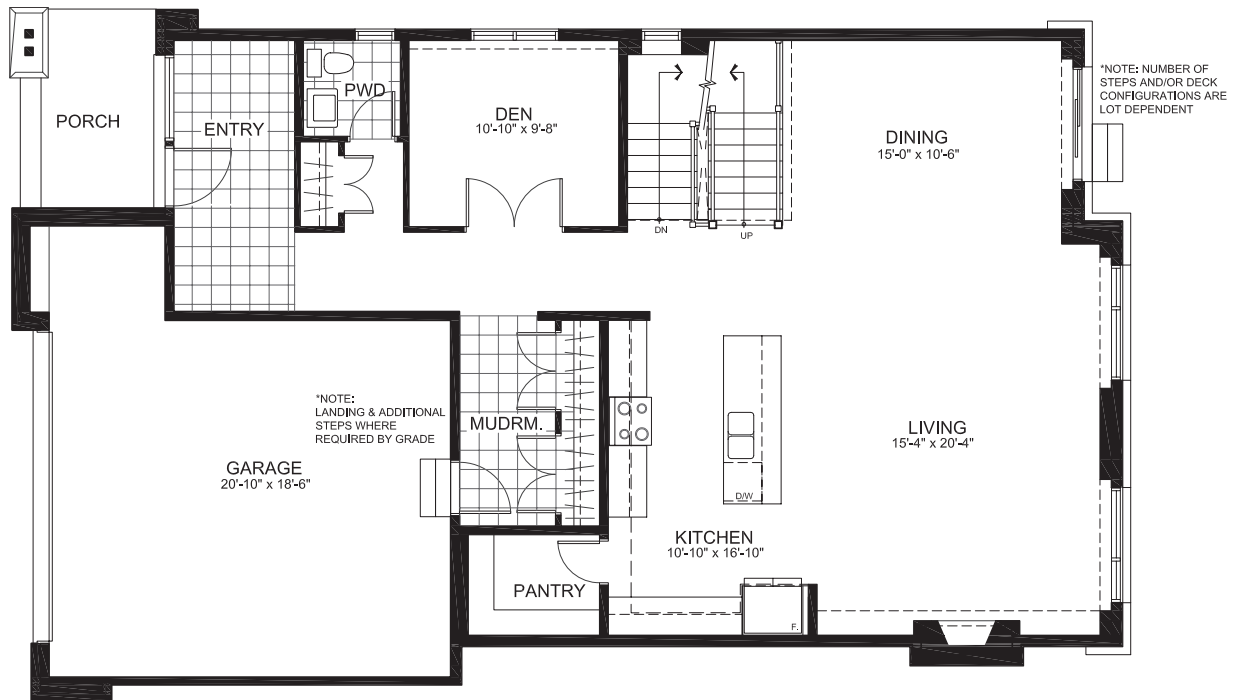

STINSON PLACE

CAMBRIAN SERIES 42' SINGLES

THE ESMONDE

2986 sq. ft.

4 Bedrooms | 3.5 Bathrooms

GROUND FLOOR

STINSON PLACE

THE ESMONDE

SECOND FLOOR

STINSON PLACE

THE ESMONDE

BASEMENT