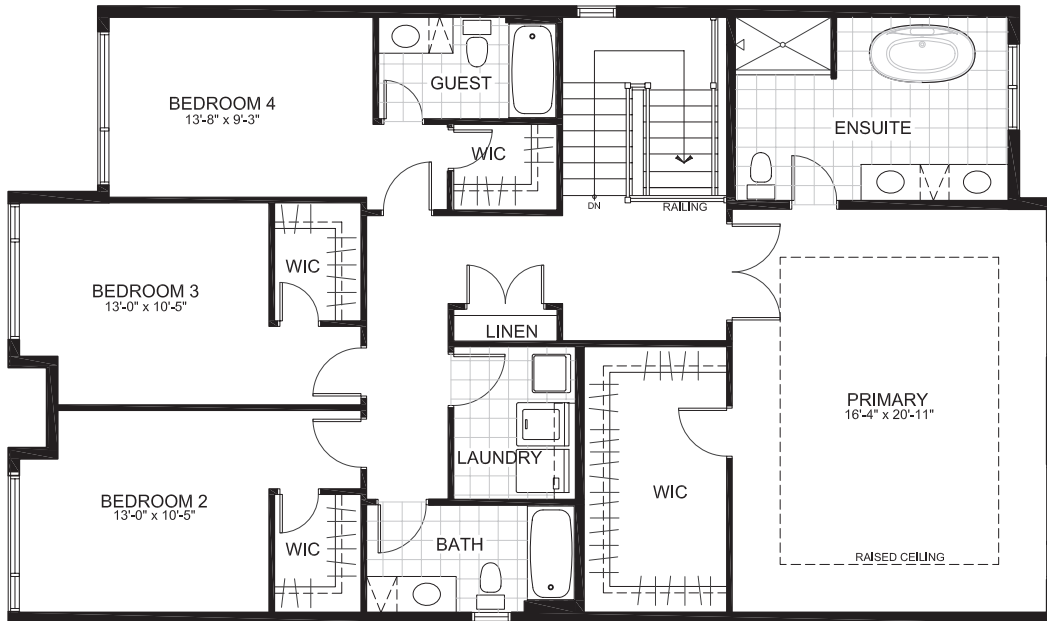

STINSON PLACE

CAMBRIAN SERIES 42' SINGLES

THE ESMONDE

2986 sq. ft.

4 Bedrooms | 3.5 Bathrooms

GROUND FLOOR

STINSON PLACE

THE ESMONDE

SECOND FLOOR

STINSON PLACE

THE ESMONDE

BASEMENT