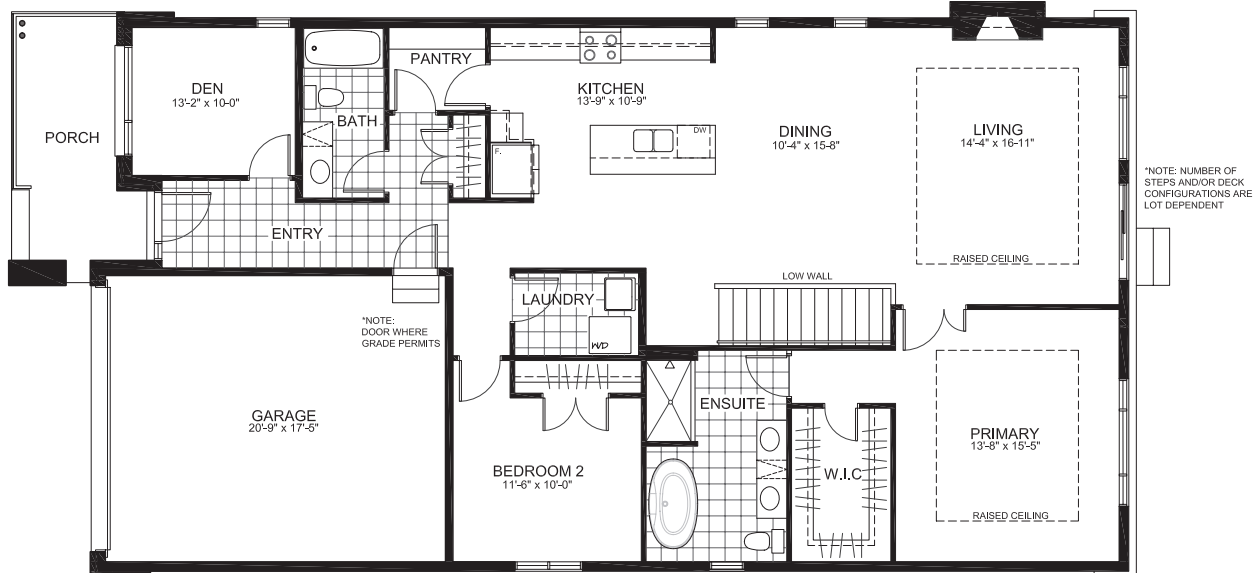

STINSON PLACE

CAMBRIAN SERIES 42' SINGLES

THE ETON

1716 sq. ft.

2 Bedrooms | 2 Bathrooms

GROUND FLOOR

STINSON PLACE

THE ETON

BASEMENT