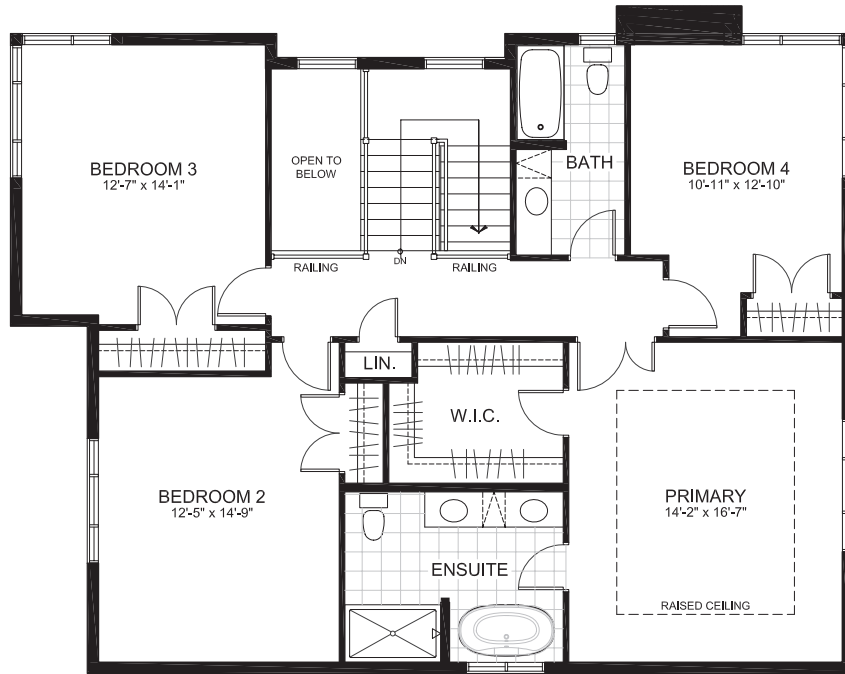

STINSON PLACE

CAMBRIAN SERIES 42' SINGLES

THE HAVELOCK

2430 sq. ft.

4 Bedrooms | 2.5 Bathrooms

GROUND FLOOR

STINSON PLACE

THE HAVELOCK

SECOND

STINSON PLACE

THE HAVELOCK

BASEMENT