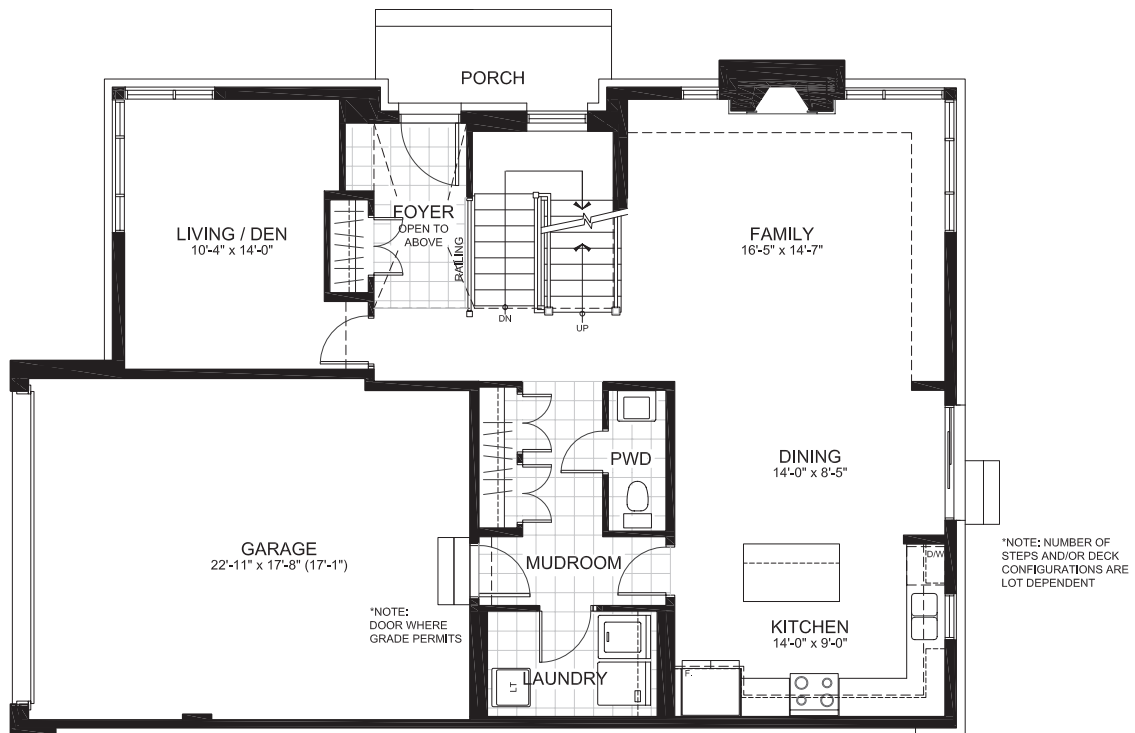

STINSON PLACE

CAMBRIAN SERIES 42' SINGLES

THE HAVELOCK

2430 sq. ft.

4 Bedrooms | 2.5 Bathrooms

GROUND FLOOR

STINSON PLACE

THE HAVELOCK

SECOND

STINSON PLACE

THE HAVELOCK

BASEMENT