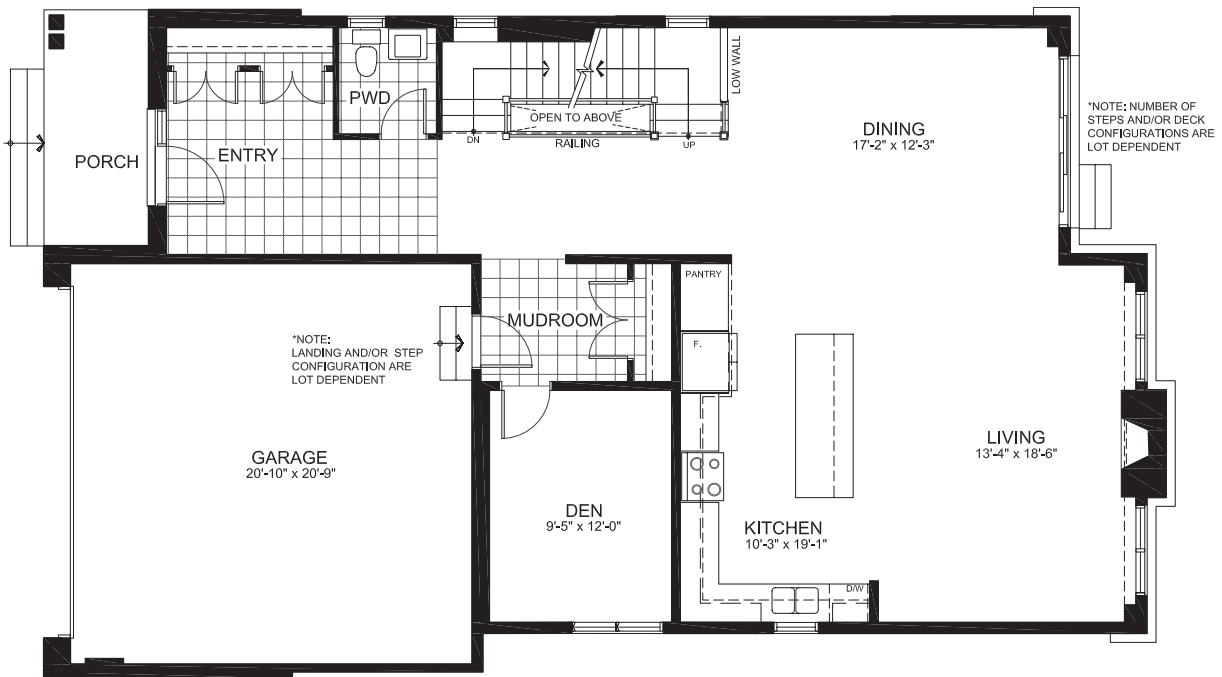

# STINSON PLACE

CAMBRIAN SERIES 42' SINGLES

## THE MAXWELL

2959 sq. ft.

4 Bedrooms | 3.5 Bathrooms

### GROUND FLOOR