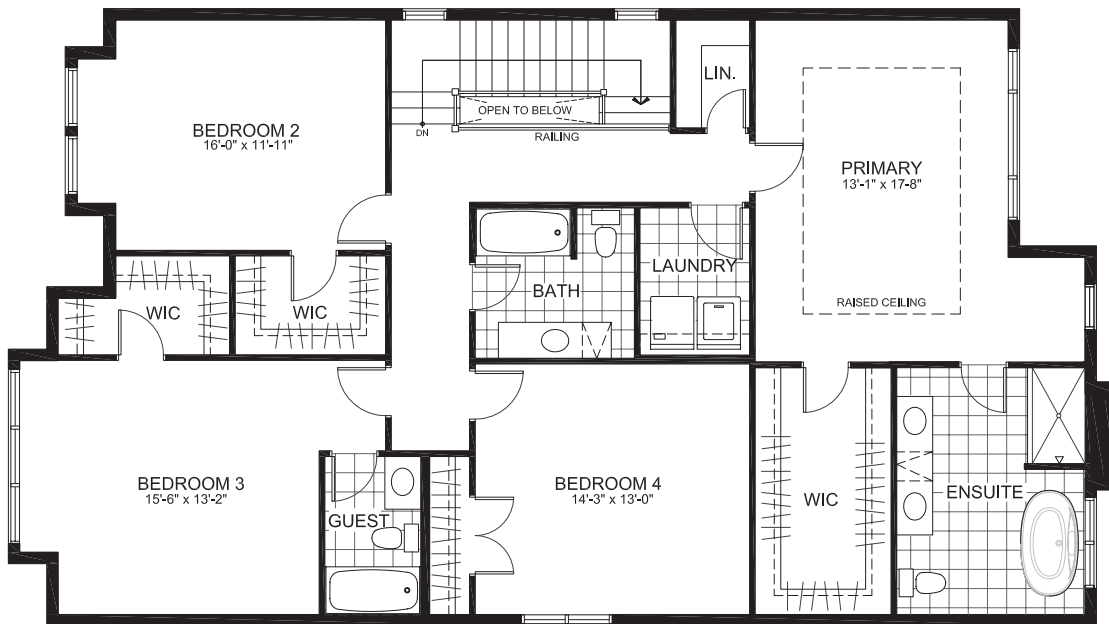

STINSON PLACE

THE MAXWELL

SECOND