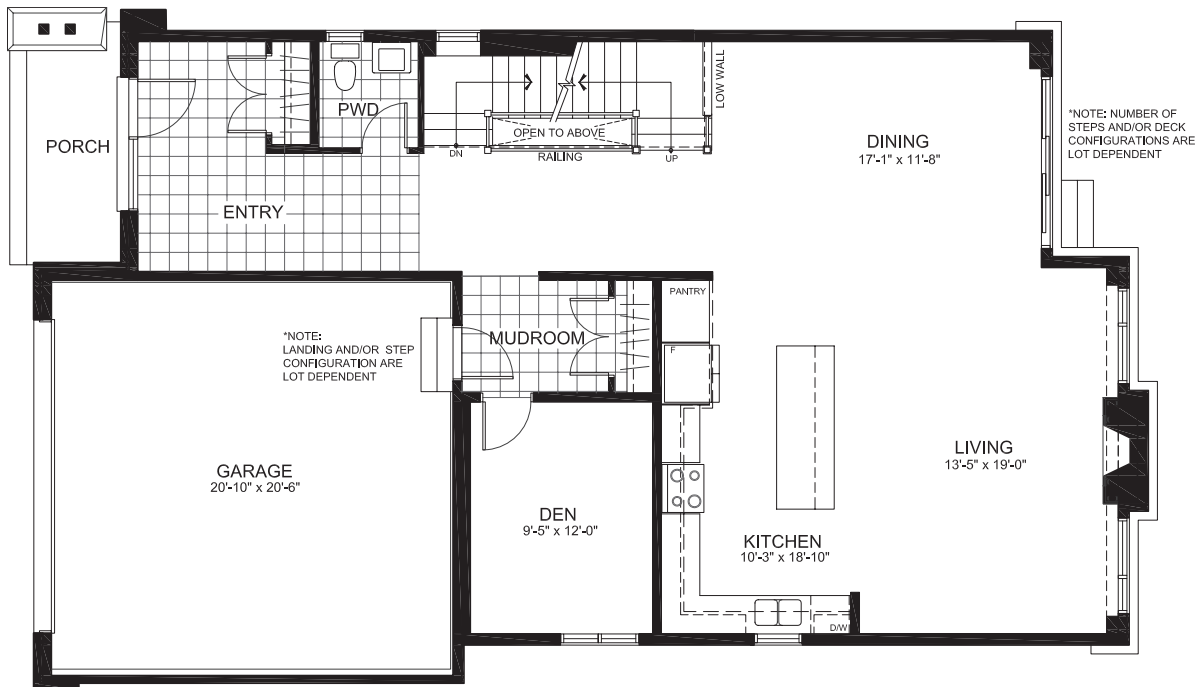

STINSON PLACE

CAMBRIAN SERIES 42' SINGLES

THE NOBEL

2840 sq. ft.

4 Bedrooms | 3.5 Bathrooms

GROUND FLOOR

STINSON PLACE

THE NOBEL

SECOND FLOOR

STINSON PLACE

THE NOBEL

BASEMENT