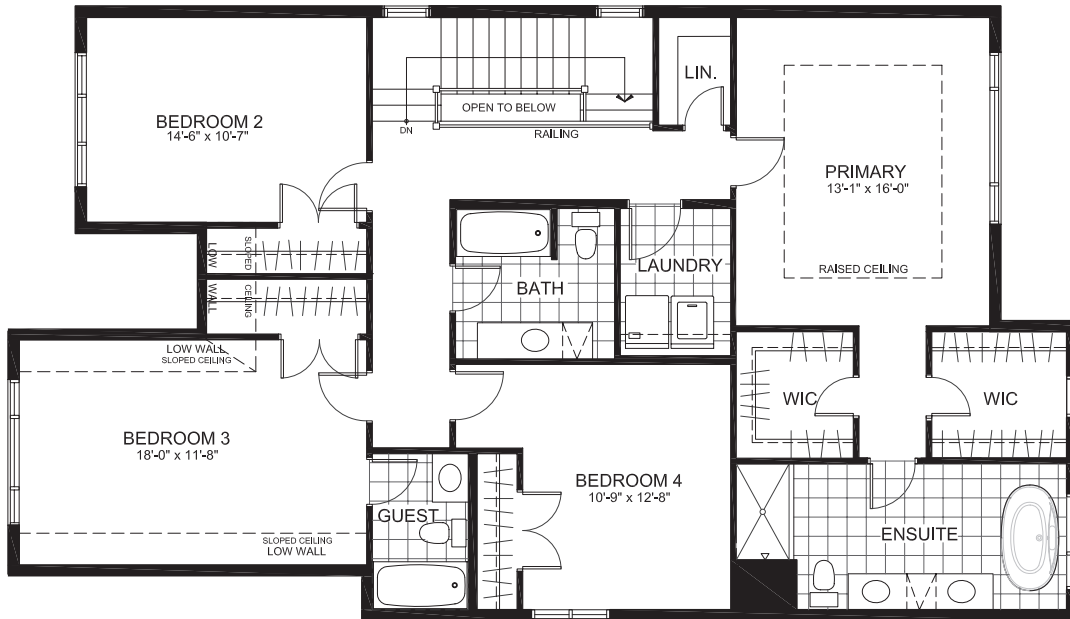

STINSON PLACE

CAMBRIAN SERIES 42' SINGLES

THE NOBEL

2840 sq. ft.

4 Bedrooms | 3.5 Bathrooms

GROUND FLOOR

STINSON PLACE

THE NOBEL

SECOND FLOOR

STINSON PLACE

THE NOBEL

BASEMENT