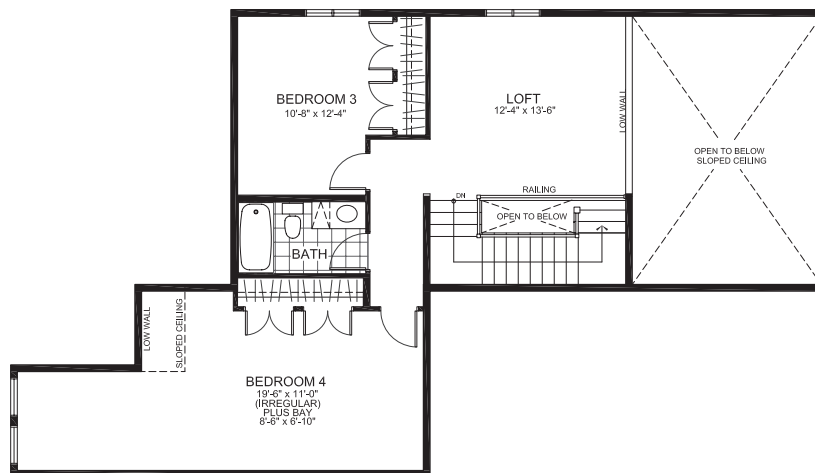

STINSON PLACE

LAURENTIAN SERIES 47' SINGLES

THE DOUGLAS

1917 sq. ft. - 2780 sq. ft. with optional loft

2 Bedrooms | 2 Bathrooms

GROUND FLOOR

OPTIONAL LOFT

STINSON PLACE

THE DOUGLAS

BASEMENT