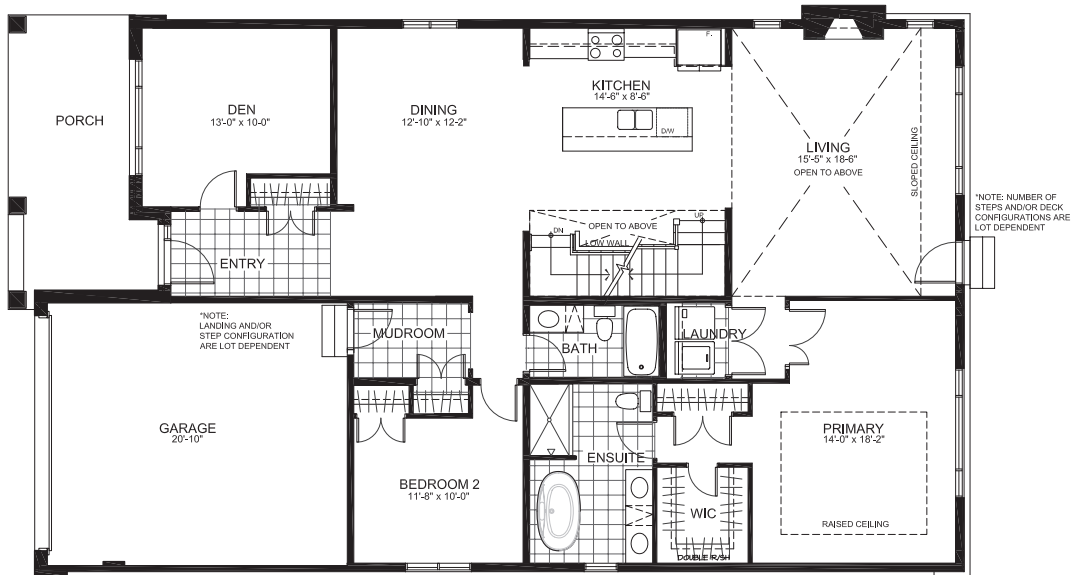

STINSON PLACE

LAURENTIAN SERIES 47' SINGLES

THE DOUGLAS

1917 sq. ft. - 2780 sq. ft. with optional loft

2 Bedrooms | 2 Bathrooms

GROUND FLOOR

OPTIONAL LOFT

STINSON PLACE

THE DOUGLAS

BASEMENT