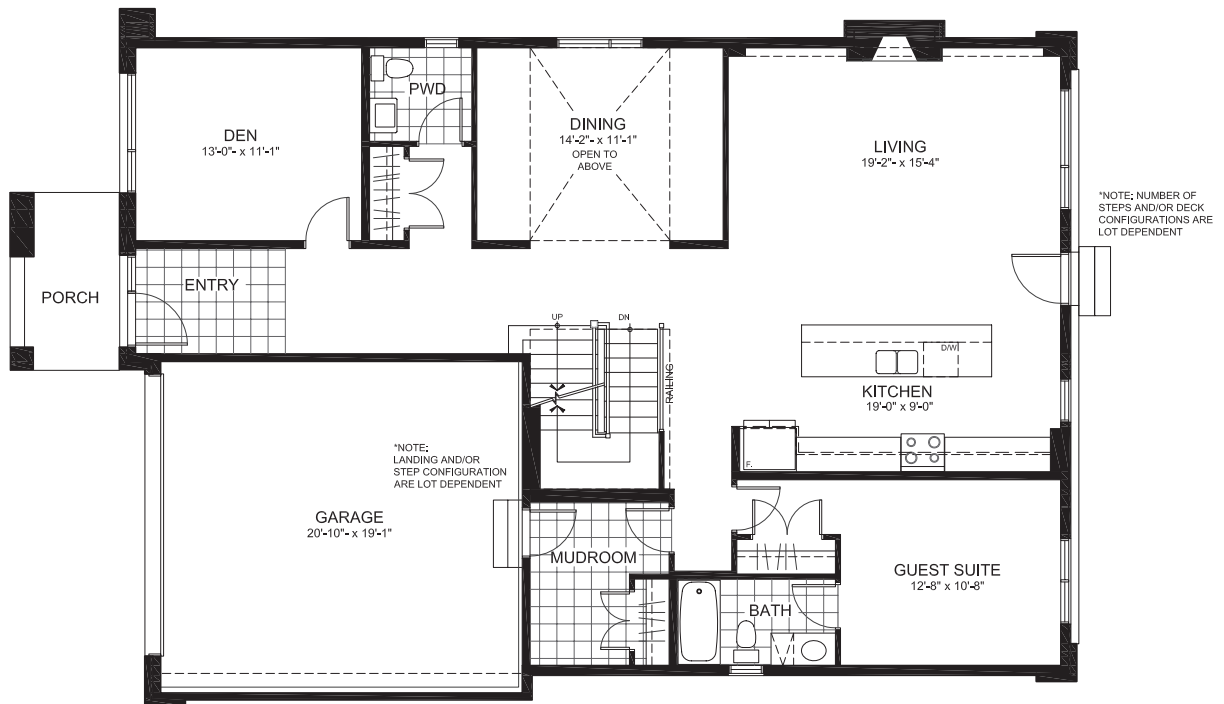

# STINSON PLACE

LAURENTIAN SERIES 47' SINGLES

## THE EMILY

3483 sq. ft.

5 Bedrooms | 4.5 Bathrooms

### GROUND FLOOR