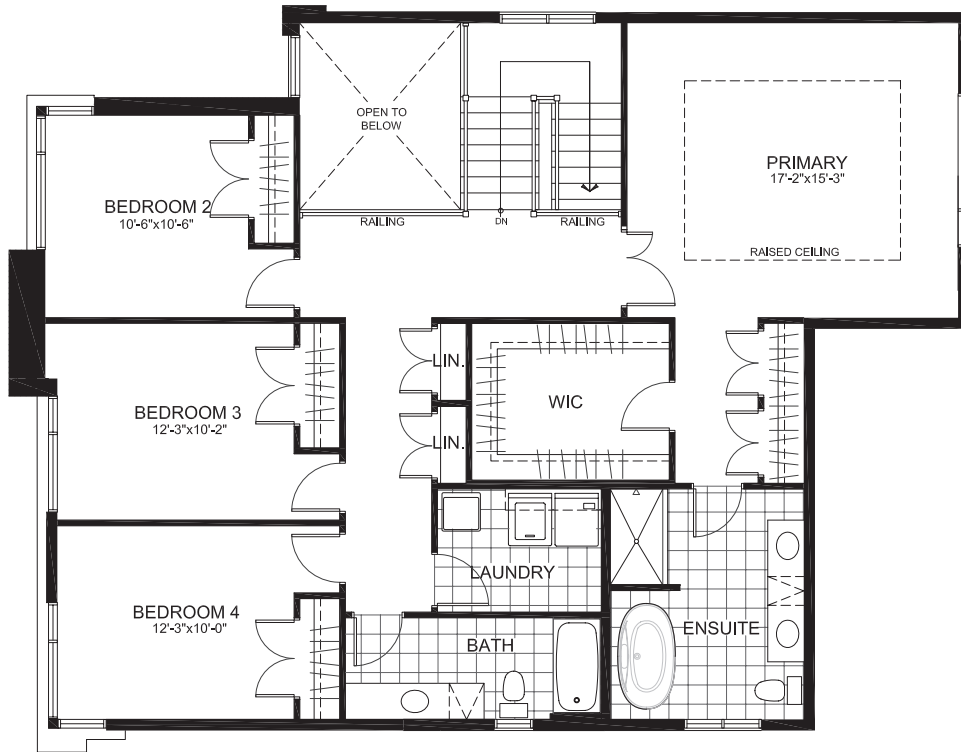

STINSON PLACE

LAURENTIAN SERIES 47' SINGLES

THE HARRIS

2933 sq. ft.

4 Bedrooms | 2.5 Bathrooms

GROUND FLOOR

STINSON PLACE

THE HARRIS

SECOND

STINSON PLACE

THE HARRIS

BASEMENT