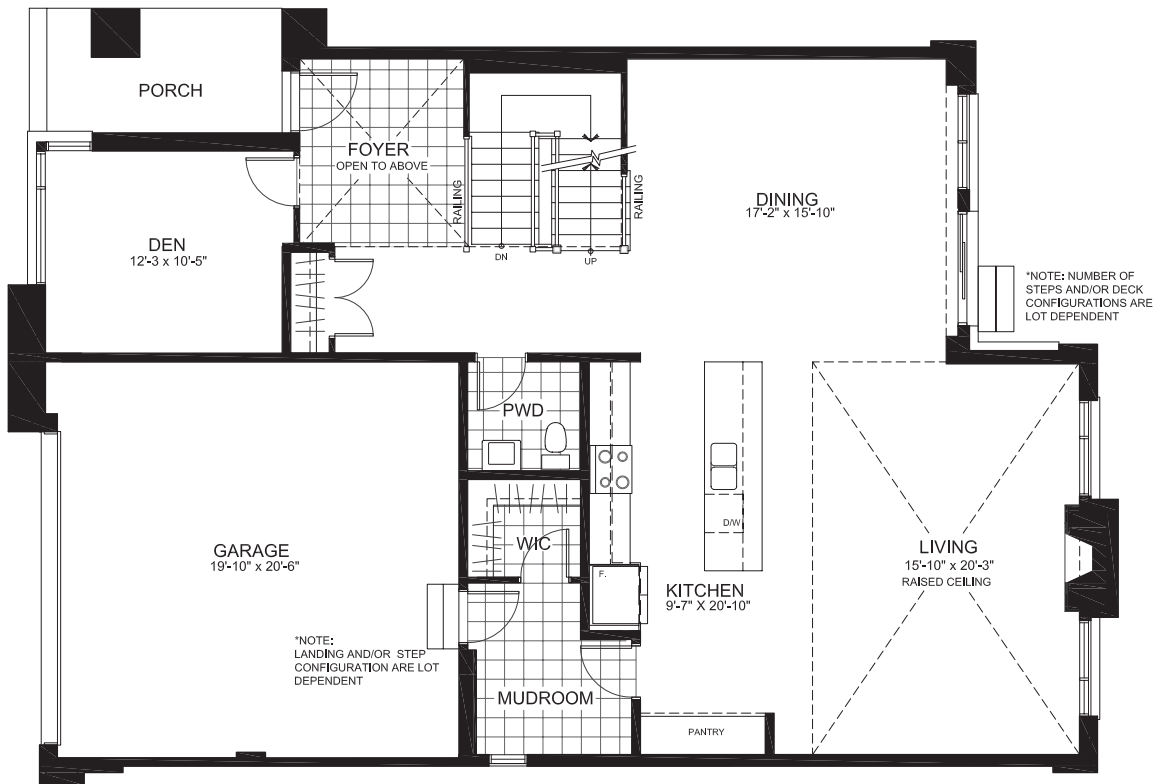

STINSON PLACE

LAURENTIAN SERIES 47' SINGLES

THE HARRIS

2933 sq. ft.

4 Bedrooms | 2.5 Bathrooms

GROUND FLOOR

STINSON PLACE

THE HARRIS

SECOND

STINSON PLACE

THE HARRIS

BASEMENT