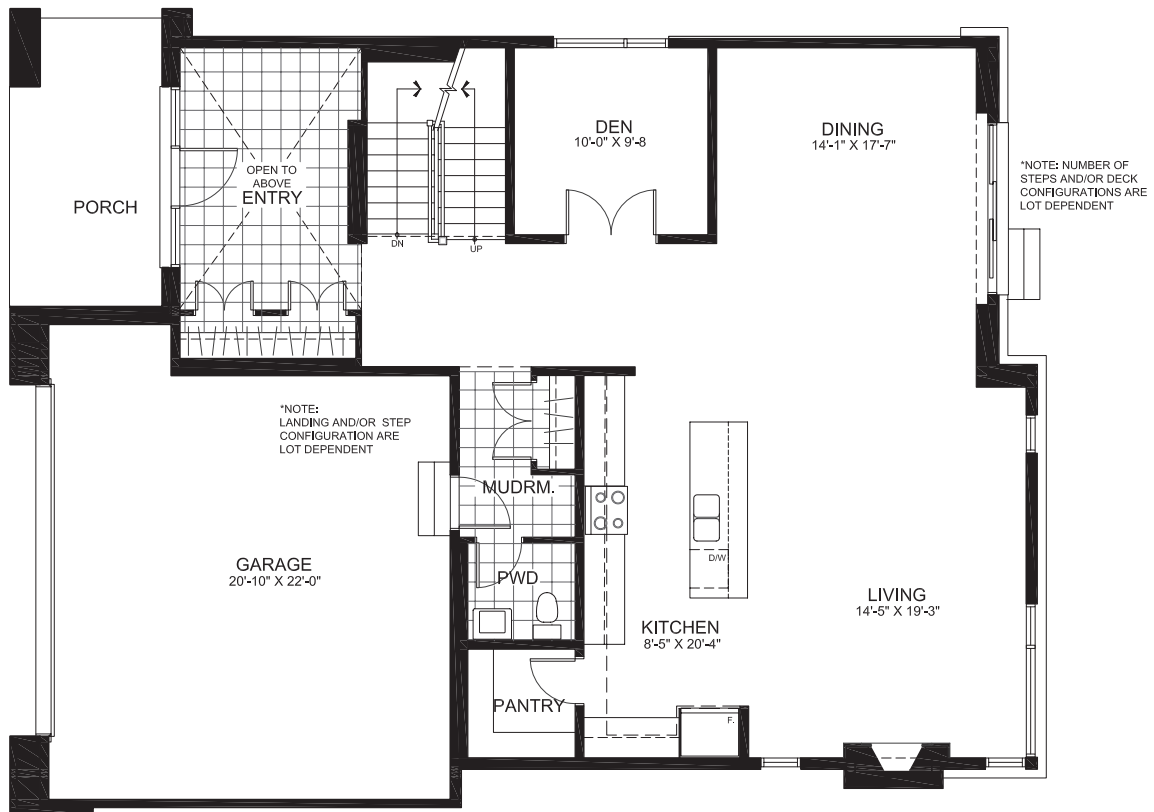

STINSON PLACE

LAURENTIAN SERIES 47' SINGLES

THE SPENCE

2982 sq. ft.

4 Bedrooms | 3.5 Bathrooms

GROUND FLOOR

STINSON PLACE

THE SPENCE

SECOND

STINSON PLACE

THE SPENCE

BASEMENT