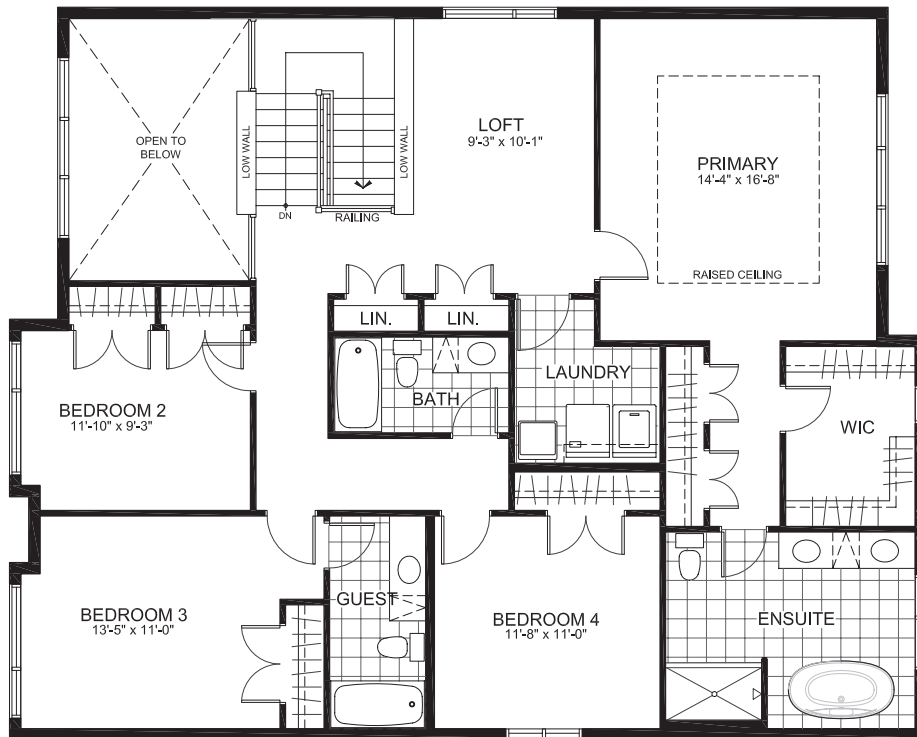

STINSON PLACE

LAURENTIAN SERIES 47' SINGLES

THE SPENCE

2982 sq. ft.

4 Bedrooms | 3.5 Bathrooms

GROUND FLOOR

STINSON PLACE

THE SPENCE

SECOND

STINSON PLACE

THE SPENCE

BASEMENT