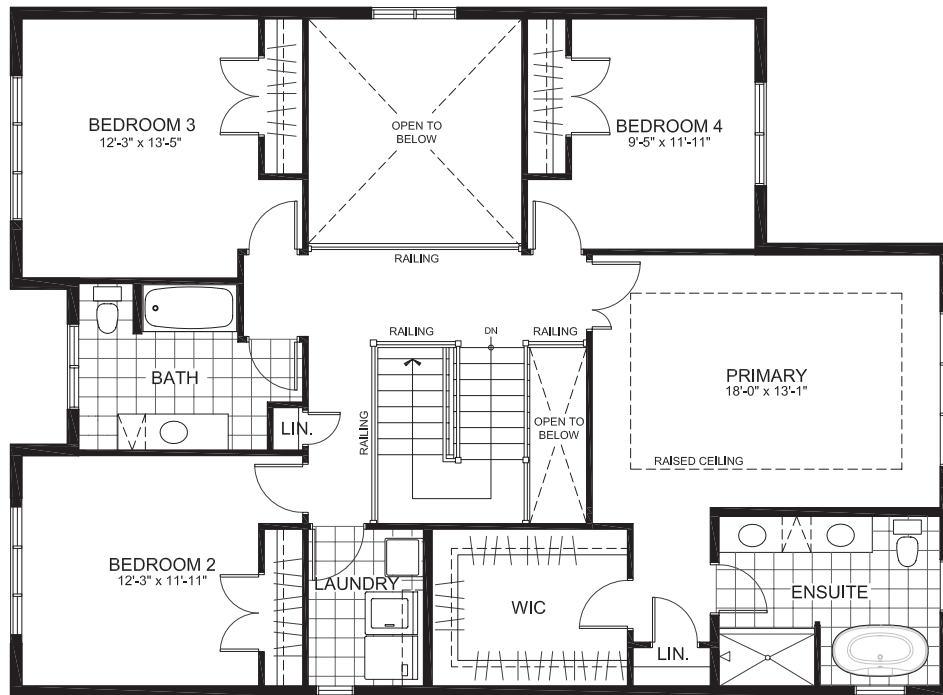

STINSON PLACE

LAURENTIAN SERIES 47' SINGLES

THE WHITNEY

2819 sq. ft.

4 Bedrooms | 2.5 Bathrooms

GROUND FLOOR

STINSON PLACE

THE WHITNEY

SECOND

STINSON PLACE

THE WHITNEY

BASEMENT