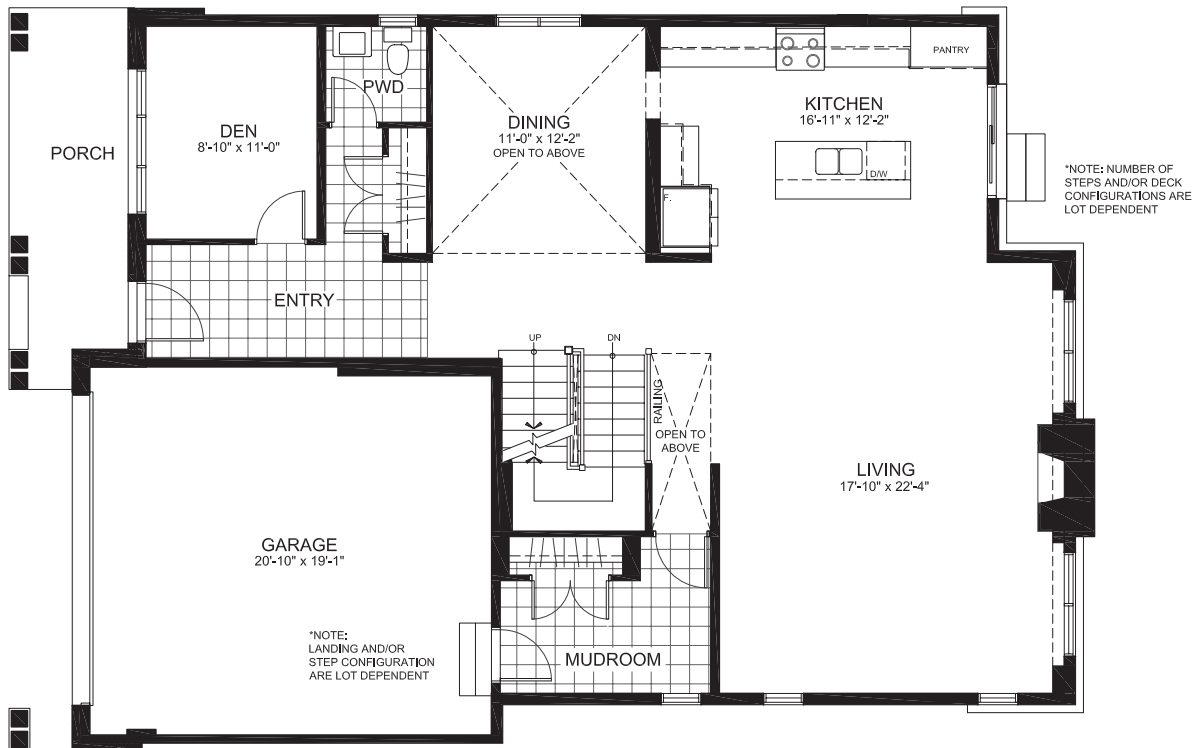

STINSON PLACE

LAURENTIAN SERIES 47' SINGLES

THE WHITNEY

2819 sq. ft.

4 Bedrooms | 2.5 Bathrooms

GROUND FLOOR

STINSON PLACE

THE WHITNEY

SECOND

STINSON PLACE

THE WHITNEY

BASEMENT