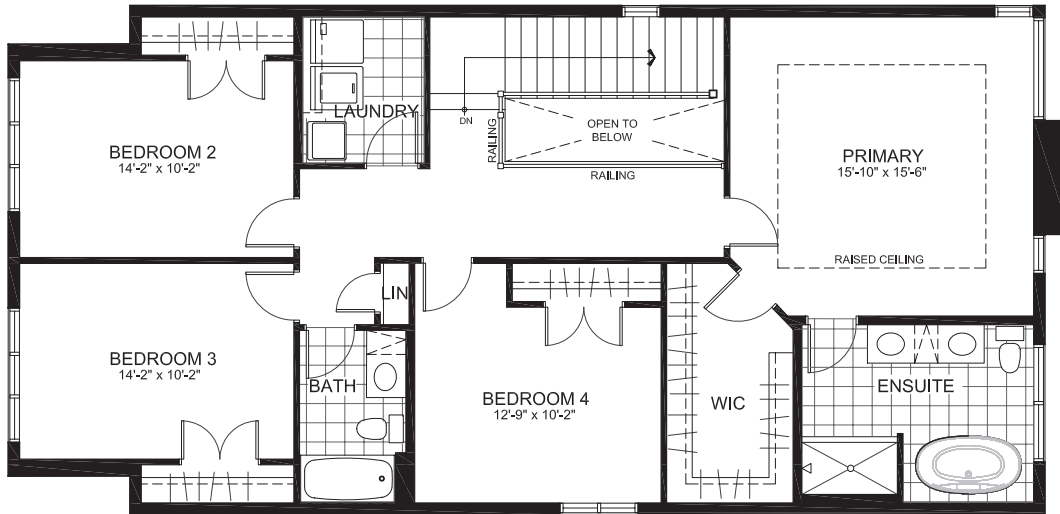

STINSON PLACE

SUMMIT SERIES 36' SINGLES

THE ASHBY

2369 sq. ft.

4 Bedrooms | 2.5 Bathrooms

GROUND FLOOR

STINSON PLACE

THE ASHBY

SECOND

STINSON PLACE

THE ASHBY

BASEMENT