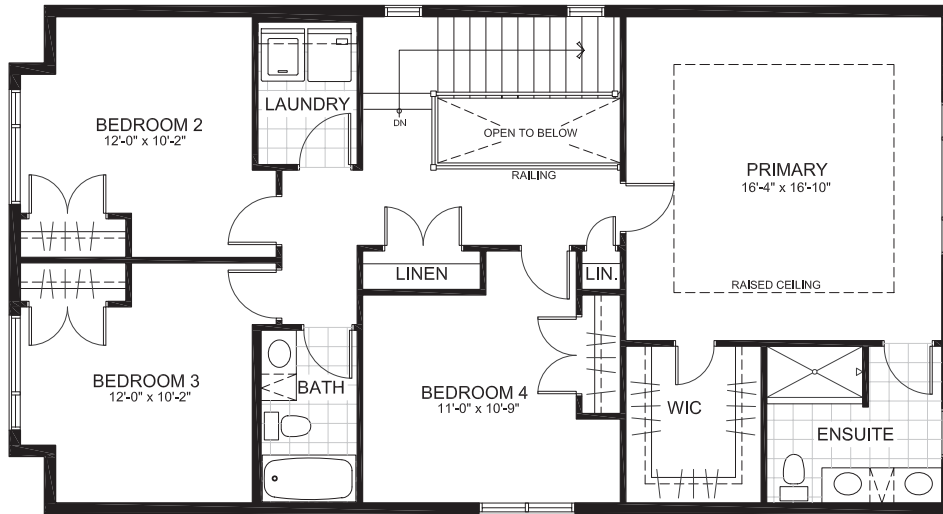

STINSON PLACE

THE FERRIS

SECOND