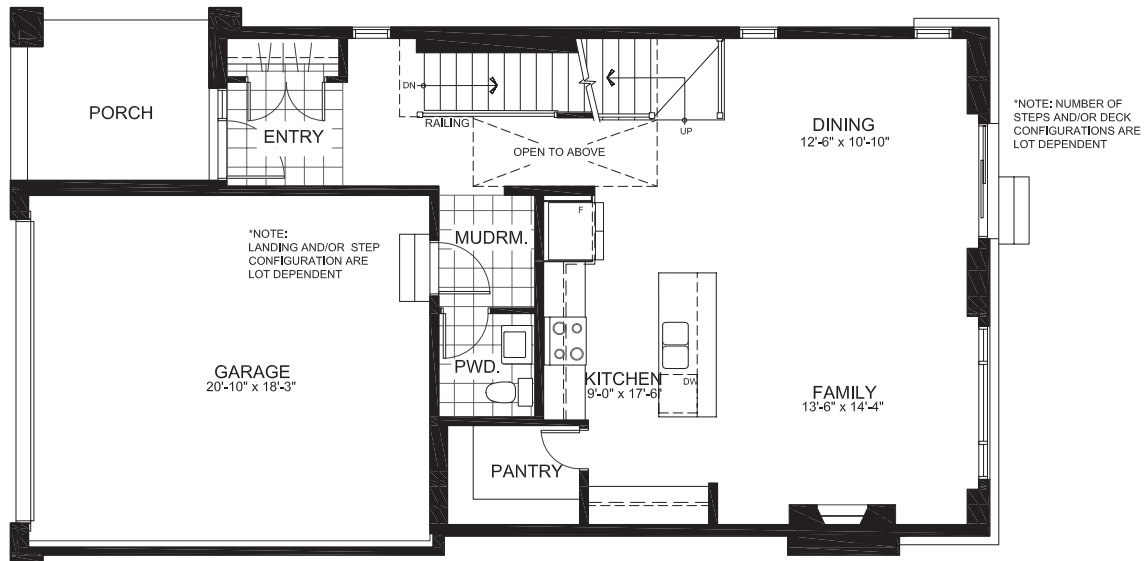

STINSON PLACE

SUMMIT SERIES 36' SINGLES

THE FERRIS

2102 sq. ft.

4 Bedrooms | 2.5 Bathrooms

GROUND FLOOR

STINSON PLACE

THE FERRIS