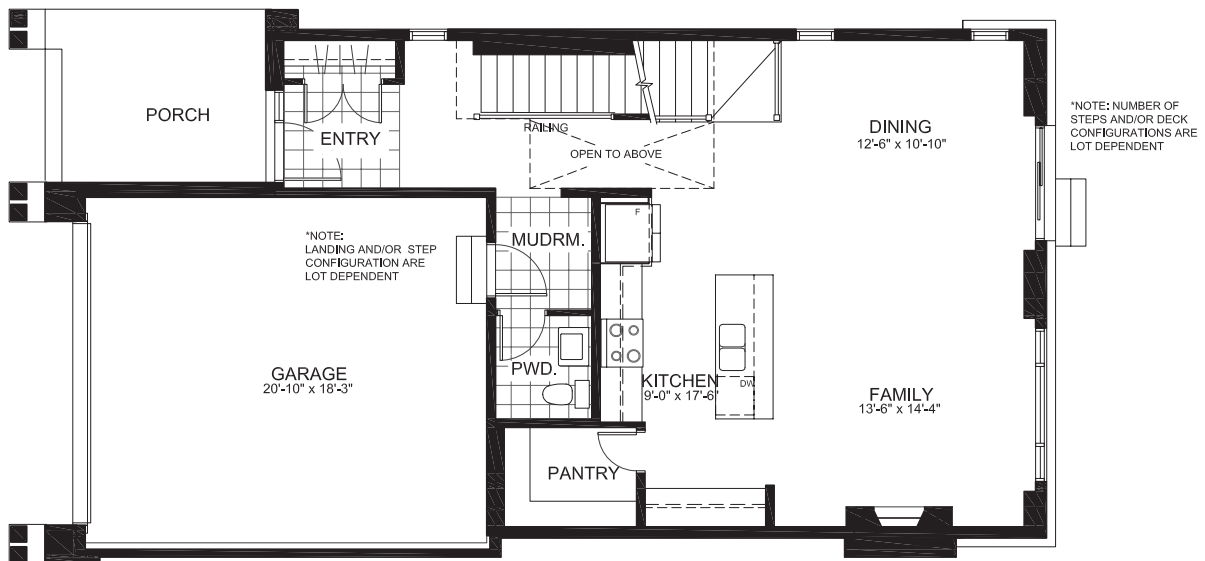

STINSON PLACE

SUMMIT SERIES 36' SINGLES

THE MARA

2102 sq. ft.

4 Bedrooms | 2.5 Bathrooms

GROUND FLOOR

STINSON PLACE

THE MARA

SECOND

STINSON PLACE

THE MARA

BASEMENT