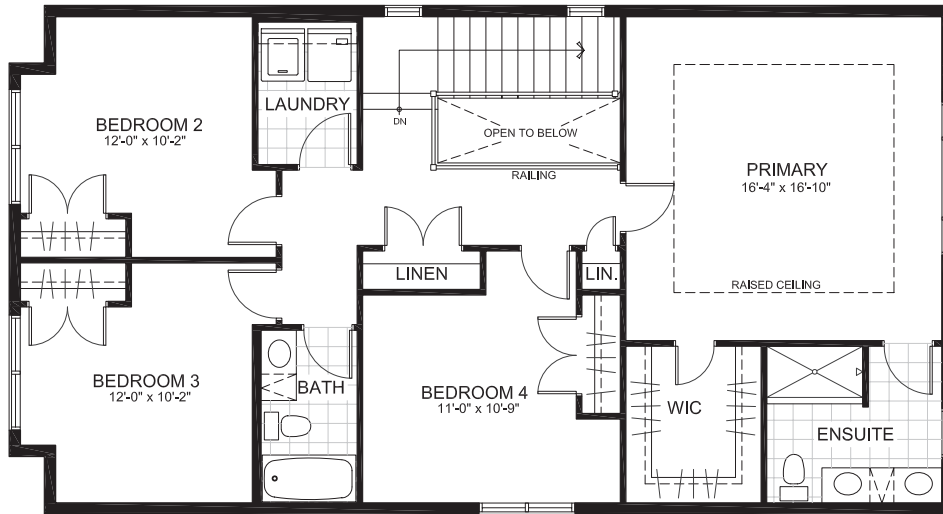

STINSON PLACE

SUMMIT SERIES 36' SINGLES

THE MARA

2102 sq. ft.

4 Bedrooms | 2.5 Bathrooms

GROUND FLOOR

STINSON PLACE

THE MARA

SECOND

STINSON PLACE

THE MARA

BASEMENT