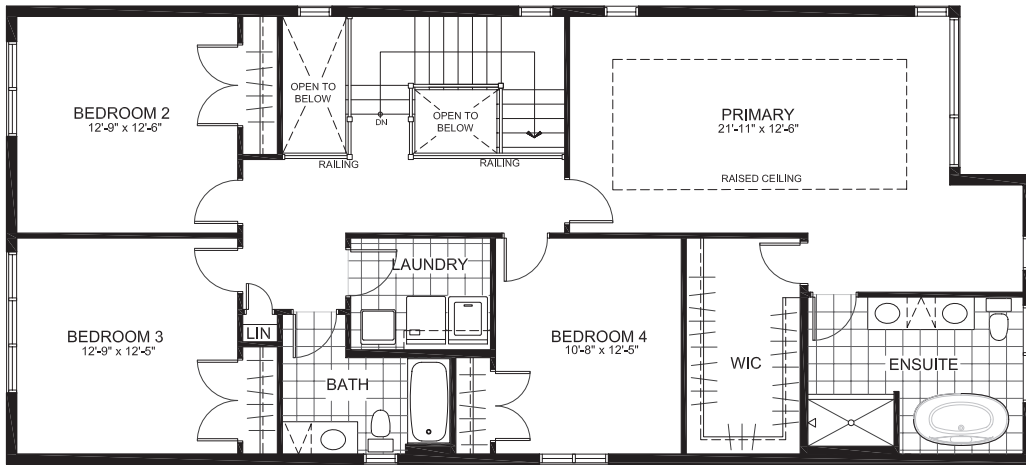

STINSON PLACE

SUMMIT SERIES 36' SINGLES

THE MARIPOSA

2734 sq. ft.

4 Bedrooms | 2.5-3.5 Bathrooms (layout dependent)

GROUND FLOOR

STINSON PLACE

THE MARIPOSA

SECOND

SECOND ALT

STINSON PLACE

THE MARIPOSA

BASEMENT