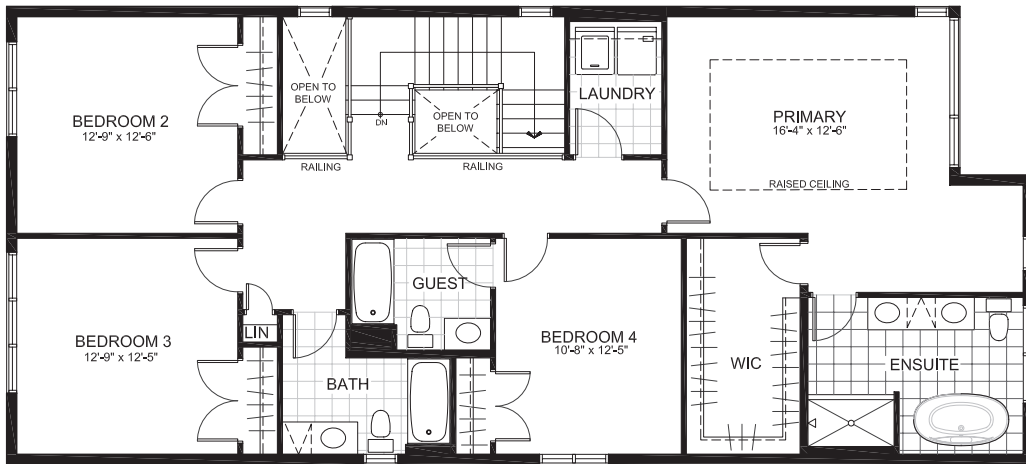

STINSON PLACE

SUMMIT SERIES 36' SINGLES

THE MARIPOSA

2734 sq. ft.

4 Bedrooms | 2.5-3.5 Bathrooms (layout dependent)

GROUND FLOOR

STINSON PLACE

THE MARIPOSA

SECOND

SECOND ALT

STINSON PLACE

THE MARIPOSA

BASEMENT