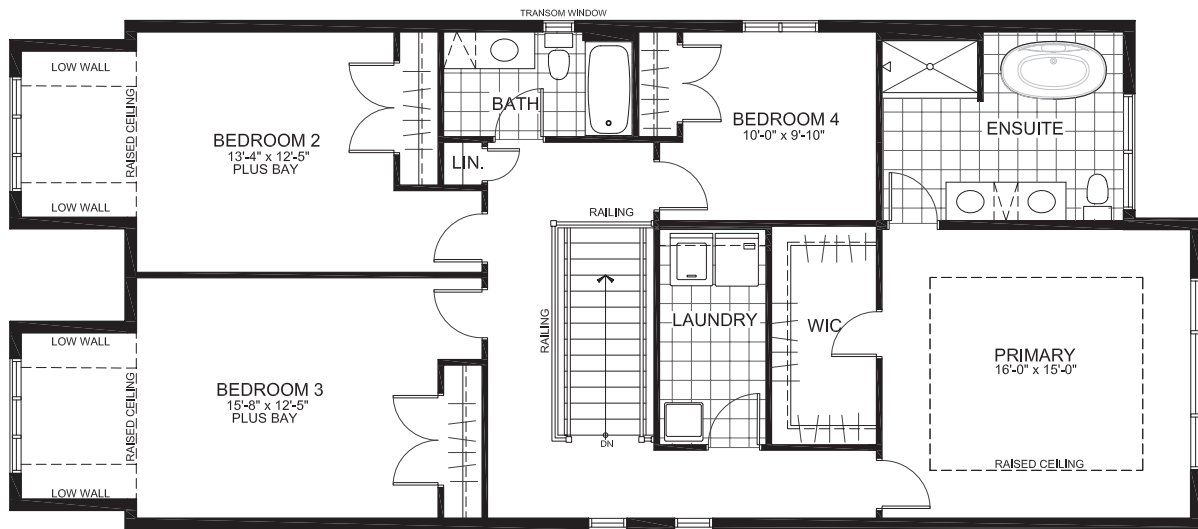

STINSON PLACE

THE STIRLING

SECOND