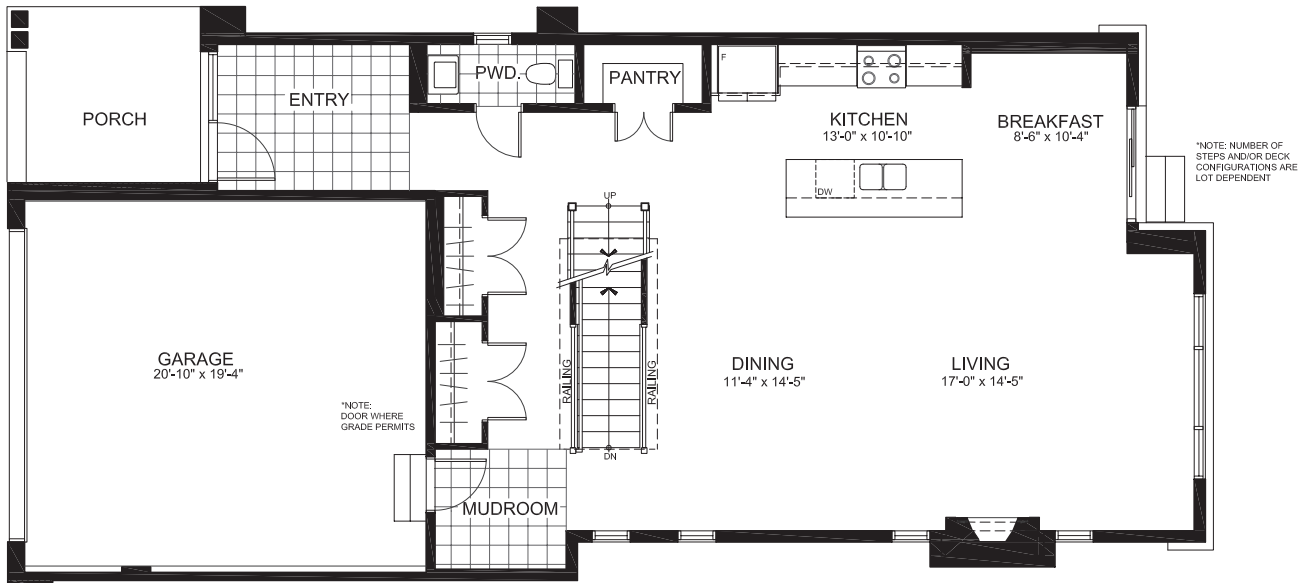

STINSON PLACE

SUMMIT SERIES 36' SINGLES

THE STIRLING

2687 sq. ft.

4 Bedrooms | 2.5 Bathrooms

GROUND FLOOR

STINSON PLACE

THE STIRLING