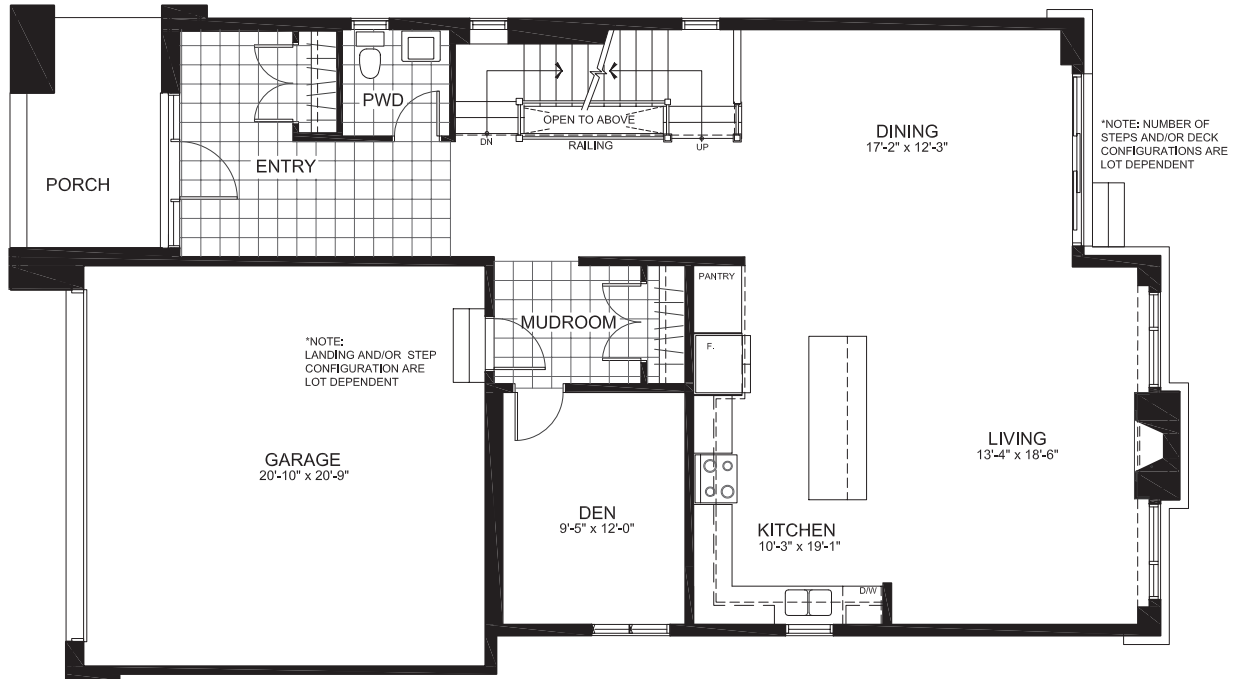

STINSON PLACE

CAMBRIAN SERIES 42' SINGLES

THE BRENT

2959 sq. ft.

4 Bedrooms | 3.5 Bathrooms

GROUND FLOOR

STINSON PLACE

THE BRENT

SECOND FLOOR

STINSON PLACE

THE BRENT

BASEMENT