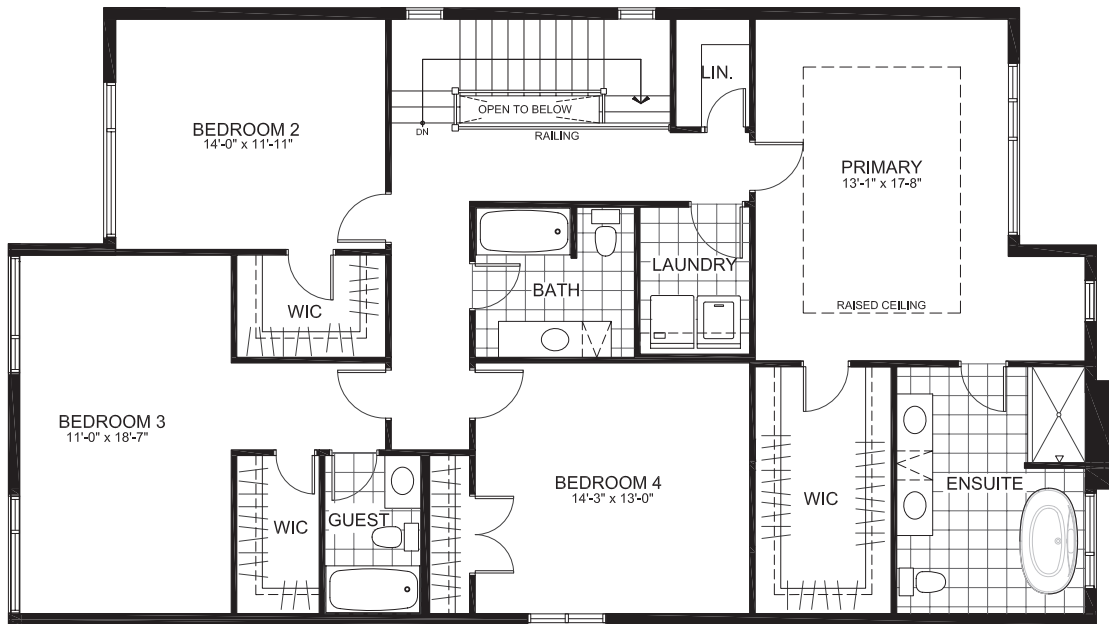

STINSON PLACE

CAMBRIAN SERIES 42' SINGLES

THE BRENT

2959 sq. ft.

4 Bedrooms | 3.5 Bathrooms

GROUND FLOOR

STINSON PLACE

THE BRENT

SECOND FLOOR

STINSON PLACE

THE BRENT

BASEMENT