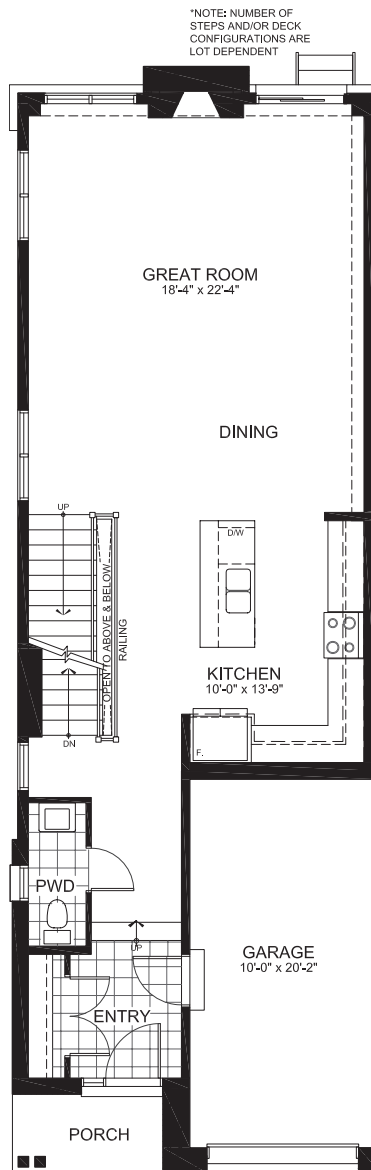

STINSON PLACE

2-STOREY SINGLES (36' LOTS)

THE CLYDE

2509 sq. ft.

(includes 532 sq. ft. of finished basement)

3 Bedrooms | 2.5 Bathrooms

GROUND FLOOR

STINSON PLACE

THE CLYDE

SECOND FLOOR

STINSON PLACE

THE CLYDE

BASEMENT