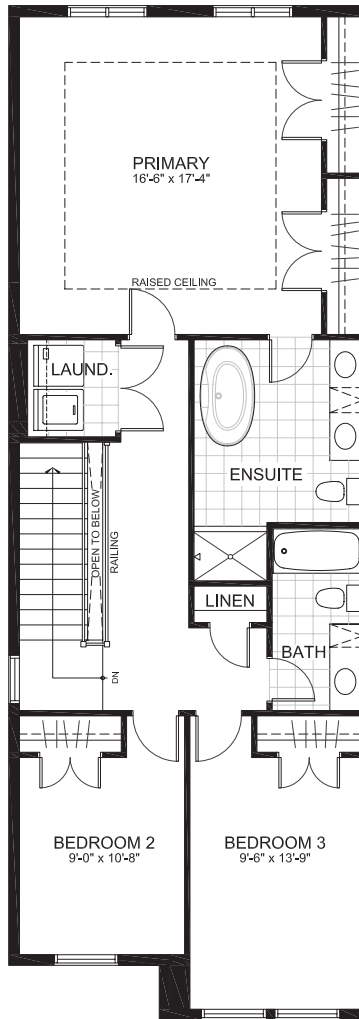

STINSON PLACE

2-STOREY SINGLES (36' LOTS)

THE CLYDE

2509 sq. ft.

(includes 532 sq. ft. of finished basement)

3 Bedrooms | 2.5 Bathrooms

GROUND FLOOR

STINSON PLACE

THE CLYDE

SECOND FLOOR

STINSON PLACE

THE CLYDE

BASEMENT