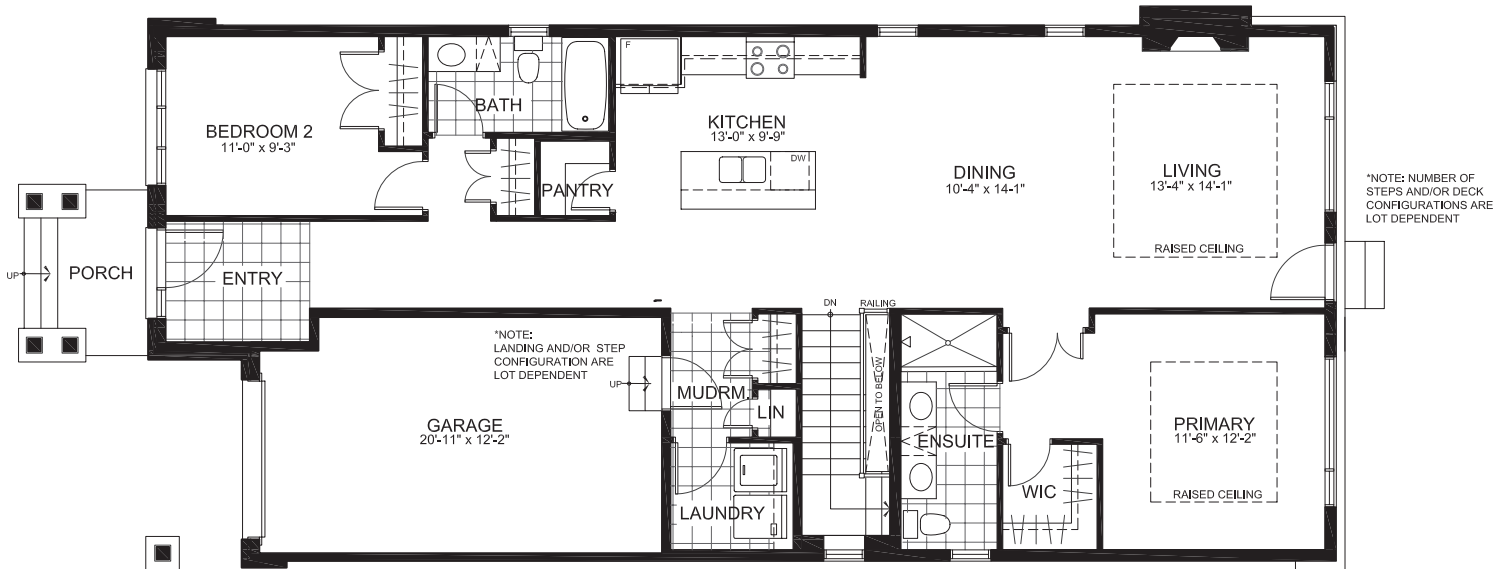

STINSON PLACE

SUMMIT SERIES 36' SINGLES

THE CLAYTON

1417 sq. ft.

2 Bedrooms | 2 Bathrooms

GROUND FLOOR

STINSON PLACE

THE CLAYTON

BASEMENT