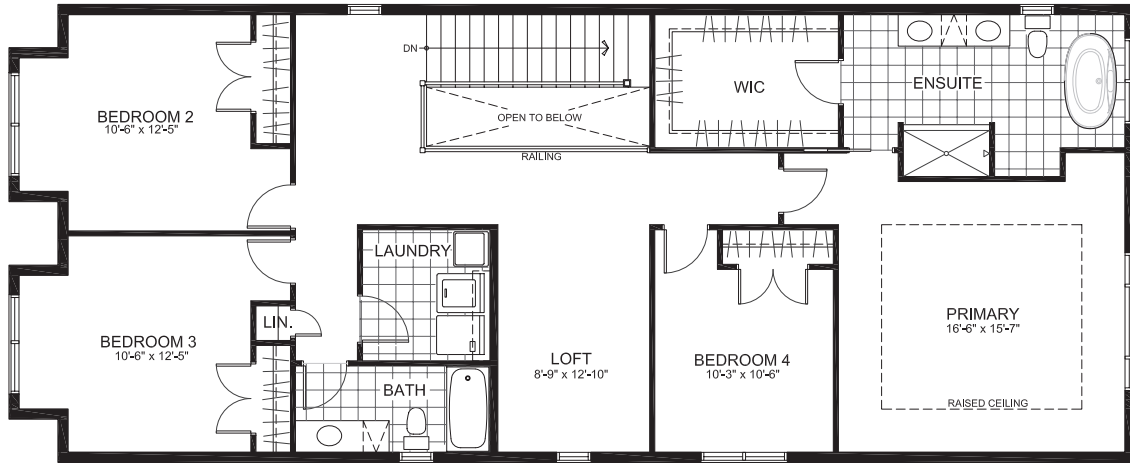

STINSON PLACE

SUMMIT SERIES 36' SINGLES

THE ODESSA

2884 sq. ft.

4 Bedrooms | 2.5 Bathrooms

GROUND FLOOR

STINSON PLACE

THE ODESSA

SECOND

STINSON PLACE

THE ODESSA

BASEMENT