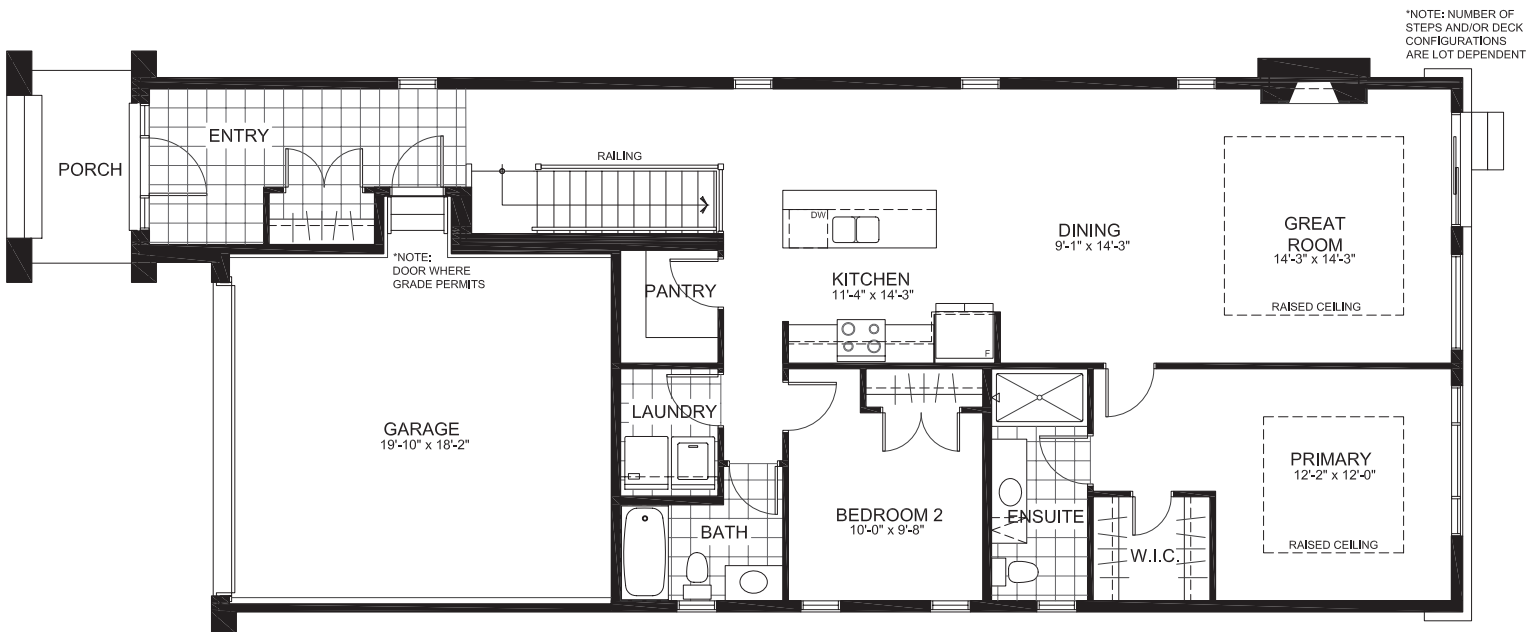

STINSON PLACE

SUMMIT SERIES 36' SINGLES

THE PERRY

1446 sq. ft.

2 Bedrooms | 2 Bathrooms

GROUND FLOOR

STINSON PLACE

THE PERRY

BASEMENT