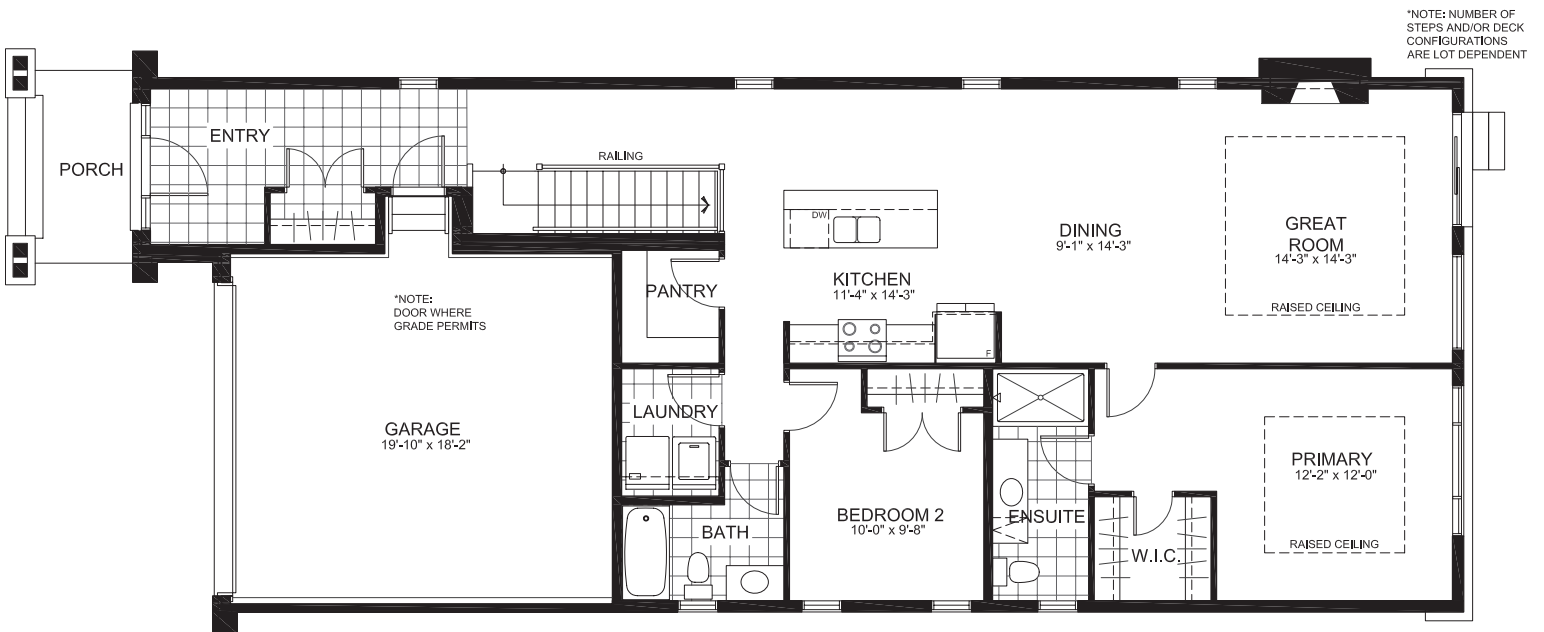

# STINSON PLACE

SUMMIT SERIES 36' SINGLES

## THE SCOTIA

1446 sq. ft.

2 Bedrooms | 2 Bathrooms

### GROUND FLOOR