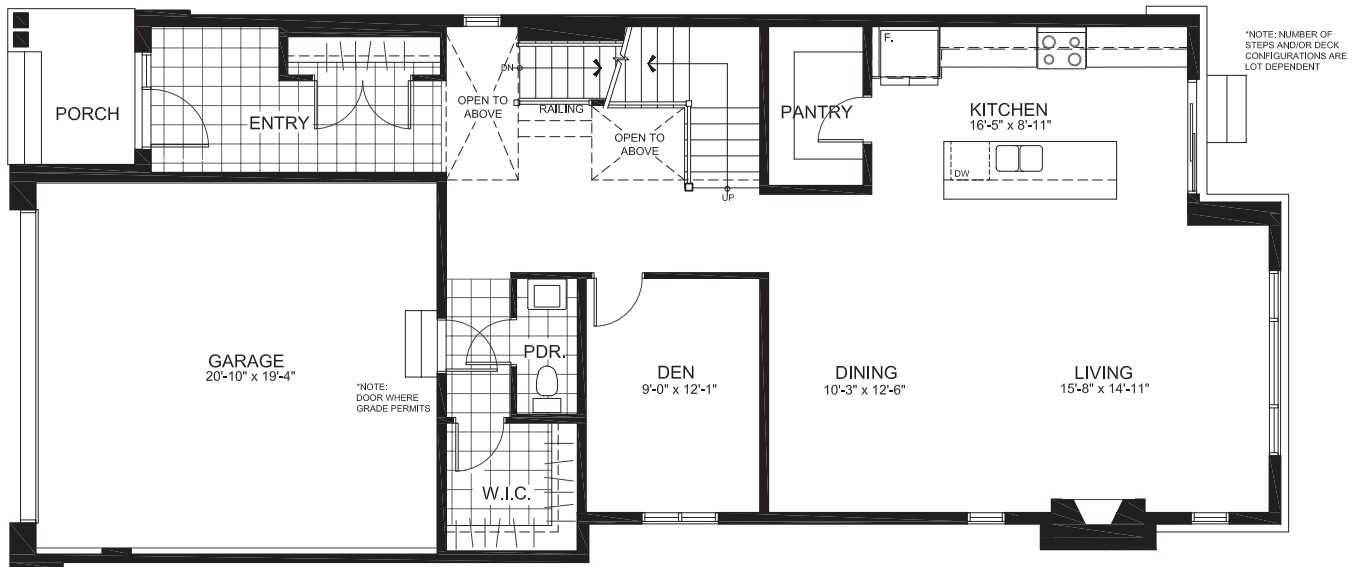

STINSON PLACE

SUMMIT SERIES 36' SINGLES

THE SPRUCEDALE

2750 sq. ft.

4 Bedrooms | 2.5 Bathrooms

GROUND FLOOR

STINSON PLACE

THE SPRUCEDALE

SECOND

STINSON PLACE

THE SPRUCEDALE

BASEMENT