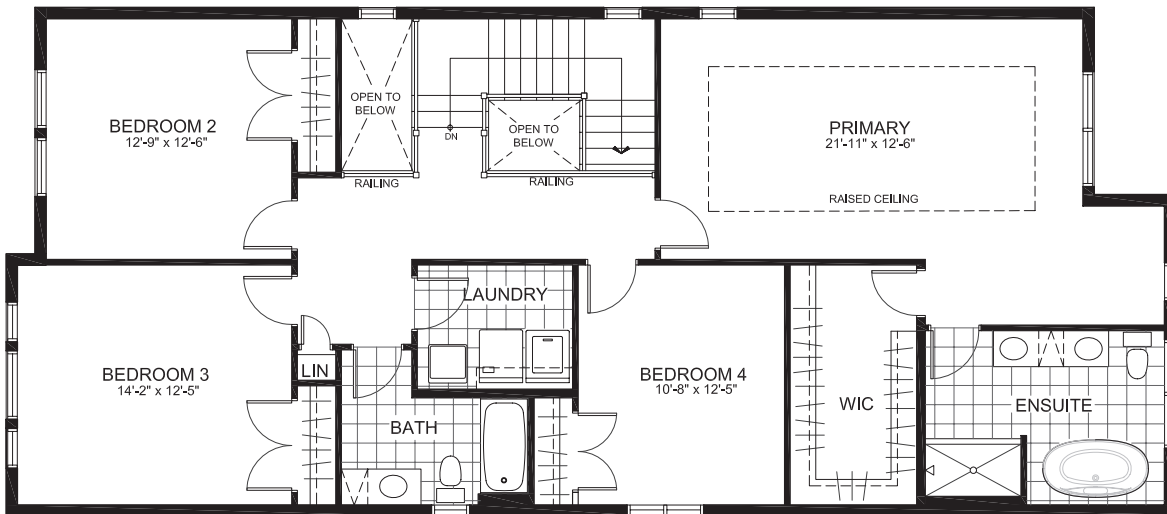

STINSON PLACE

THE SPRUCEDALE

SECOND