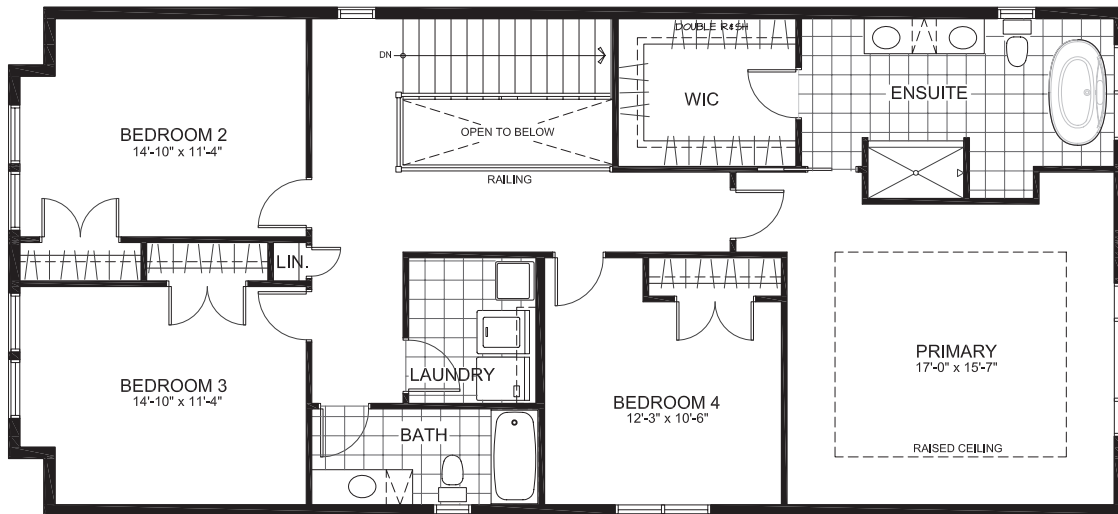

STINSON PLACE

SUMMIT SERIES 36' SINGLES

THE WILSON

2572 sq. ft.

4 Bedrooms | 2.5 Bathrooms

GROUND FLOOR

STINSON PLACE

THE WILSON

SECOND

STINSON PLACE

THE WILSON

BASEMENT