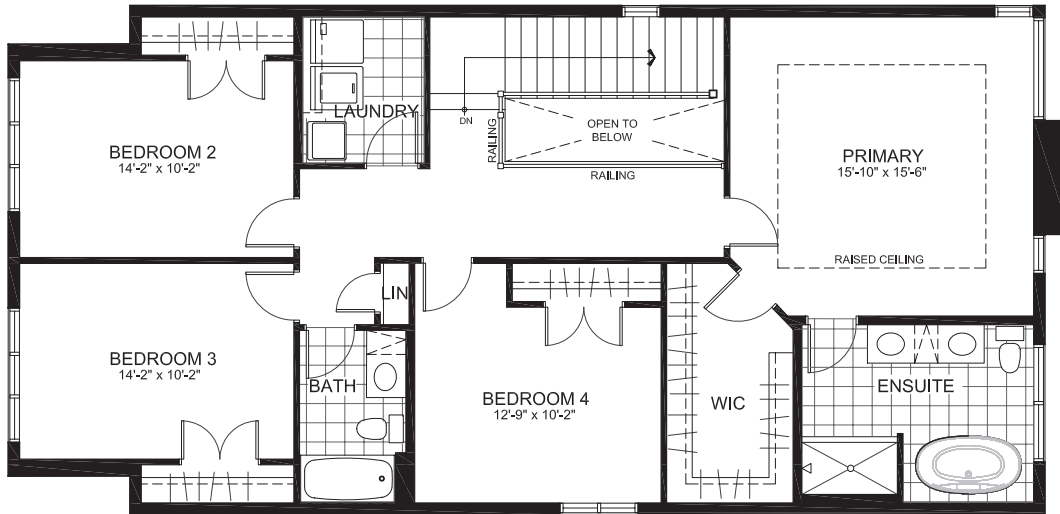

RICHARDSON
RIDGE

SUMMIT SERIES 38' SINGLES

THE ASHBY

2369 sq. ft.

4 Bedrooms | 2.5 Bathrooms

GROUND FLOOR

RICHARDSON
RIDGE

THE ASHBY

SECOND

RICHARDSON
RIDGE

THE ASHBY

BASEMENT