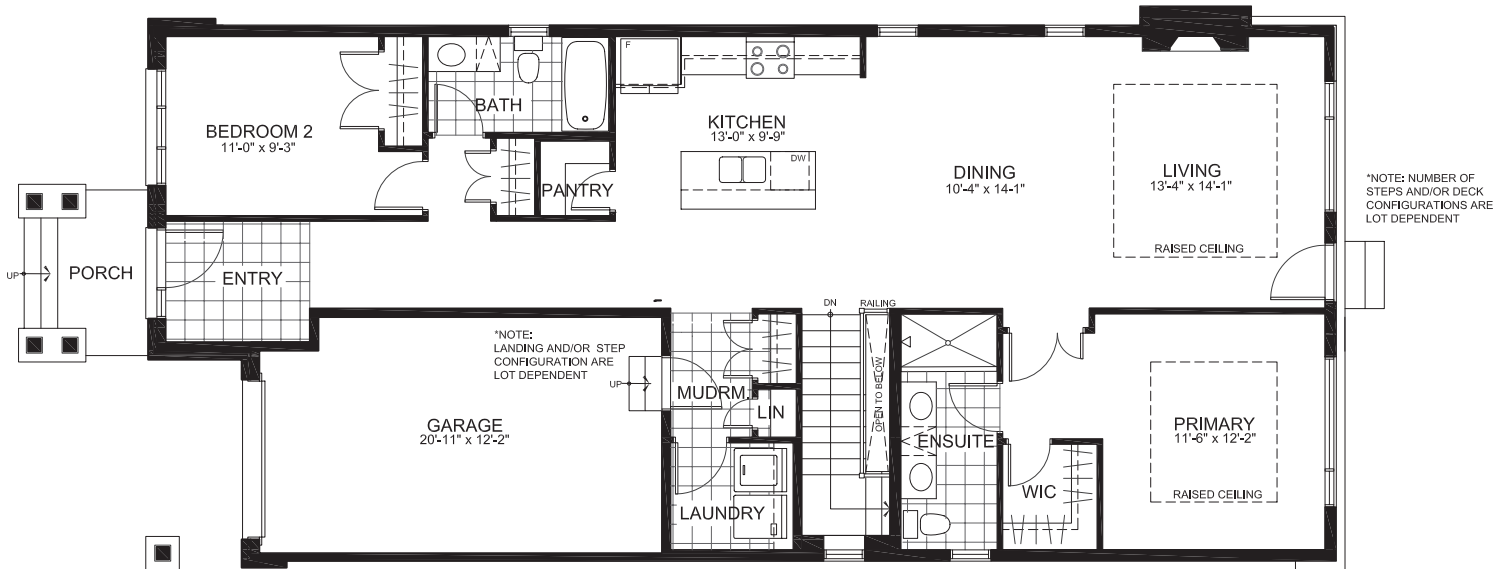

RICHARDSON  
RIDGE

SUMMIT SERIES 38' SINGLES

THE CLAYTON

1417 sq. ft.

2 Bedrooms | 2 Bathrooms

GROUND FLOOR

RICHARDSON  
RIDGE

THE CLAYTON

BASEMENT