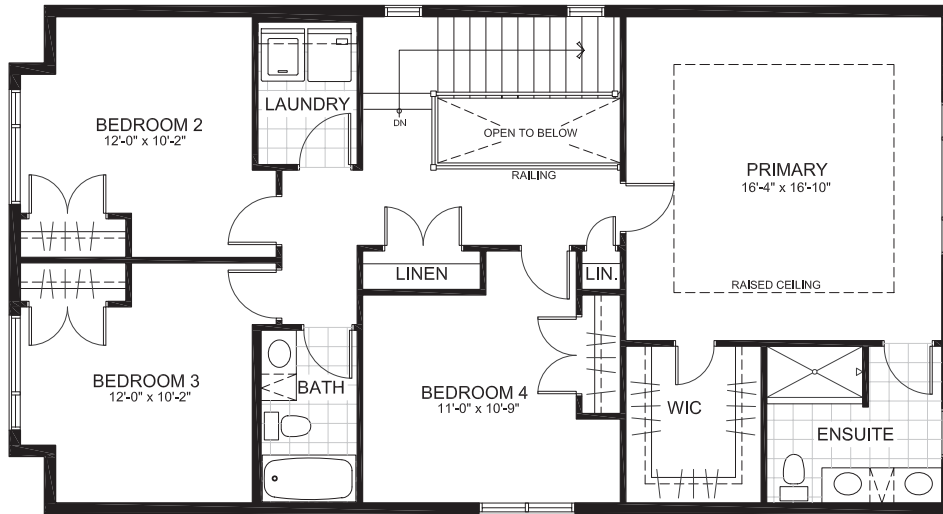

RICHARDSON
RIDGE

THE FERRIS

SECOND