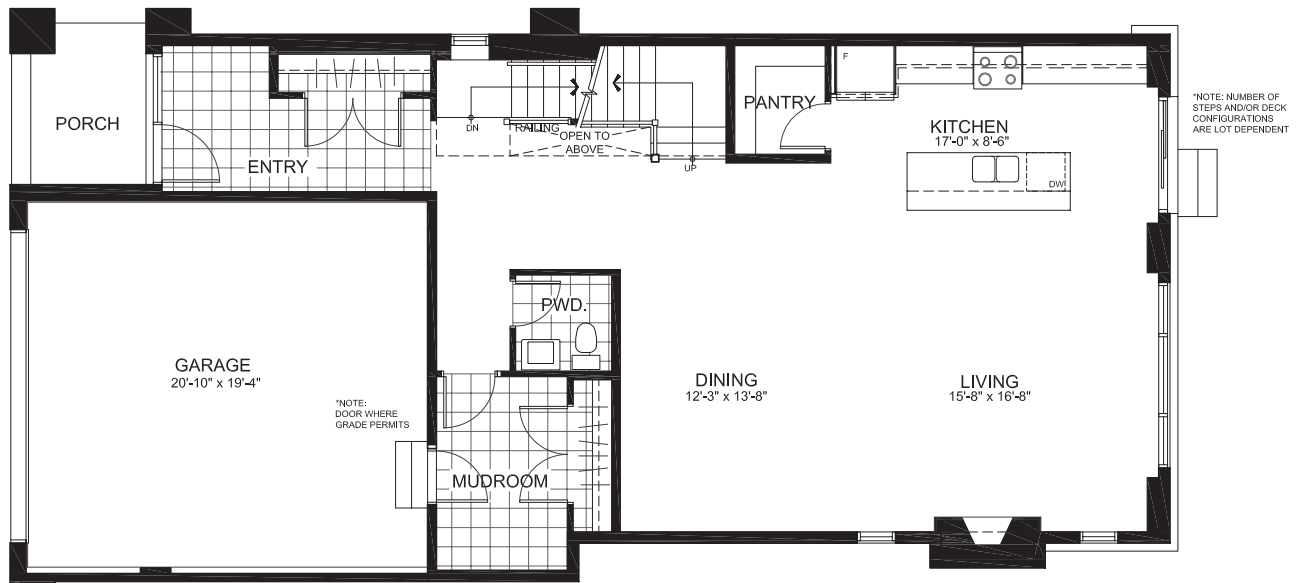

RICHARDSON
RIDGE

SUMMIT SERIES 38' SINGLES

THE HARDING

2677 sq. ft.

4 Bedrooms | 2.5 Bathrooms

GROUND FLOOR

RICHARDSON
RIDGE

THE HARDING

SECOND

RICHARDSON
RIDGE

THE HARDING

BASEMENT