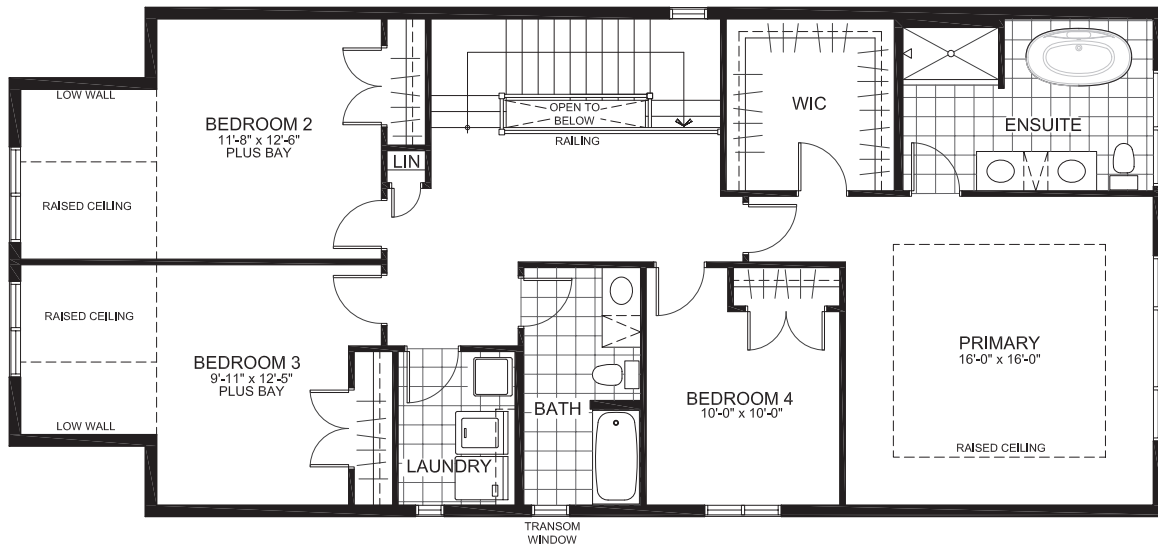

RICHARDSON
RIDGE

THE HARDING

SECOND