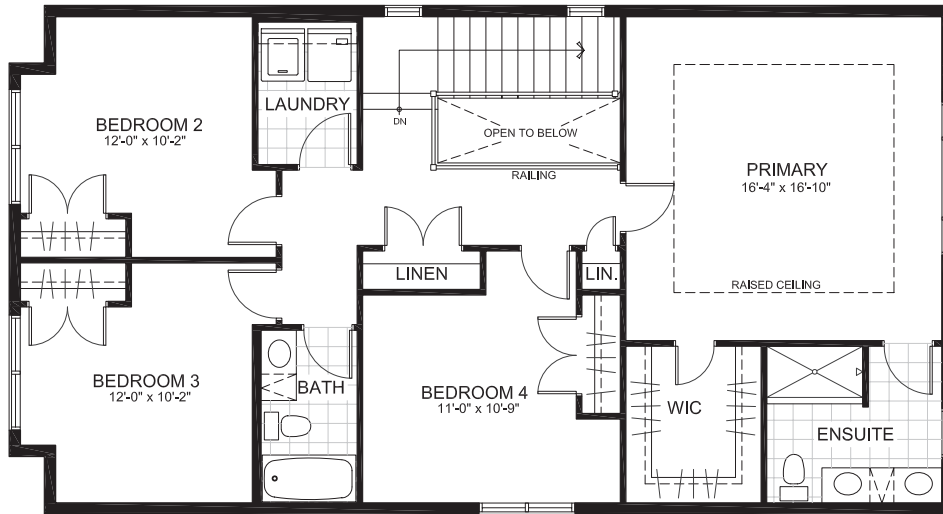

RICHARDSON  
RIDGE

SUMMIT SERIES 38' SINGLES

THE MARA

2102 sq. ft.

4 Bedrooms | 2.5 Bathrooms

GROUND FLOOR

RICHARDSON  
RIDGE

THE MARA

SECOND

RICHARDSON  
RIDGE

THE MARA

BASEMENT