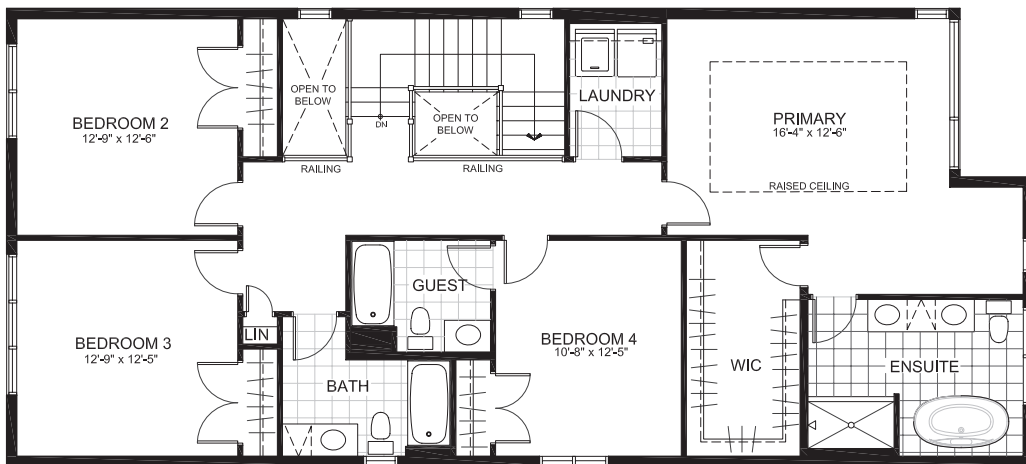

RICHARDSON
RIDGE

SUMMIT SERIES 38' SINGLES

THE MARIPOSA

2734 sq. ft.

4 Bedrooms | 2.5-3.5 Bathrooms (layout dependent)

GROUND FLOOR

RICHARDSON
RIDGE

THE MARIPOSA

SECOND

SECOND ALT

RICHARDSON
RIDGE

THE MARIPOSA

BASEMENT