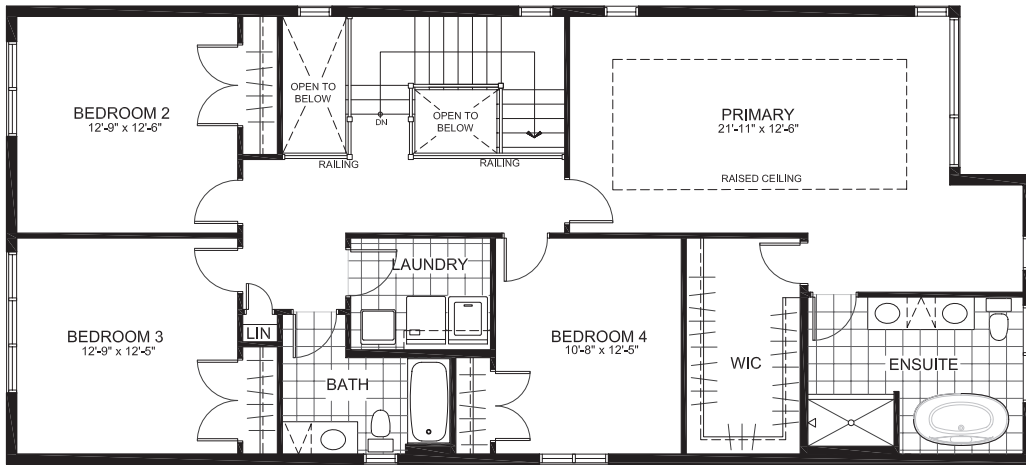

RICHARDSON
RIDGE

SUMMIT SERIES 38' SINGLES

THE MARIPOSA

2734 sq. ft.

4 Bedrooms | 2.5-3.5 Bathrooms (layout dependent)

GROUND FLOOR

RICHARDSON
RIDGE

THE MARIPOSA

SECOND

SECOND ALT

RICHARDSON
RIDGE

THE MARIPOSA

BASEMENT