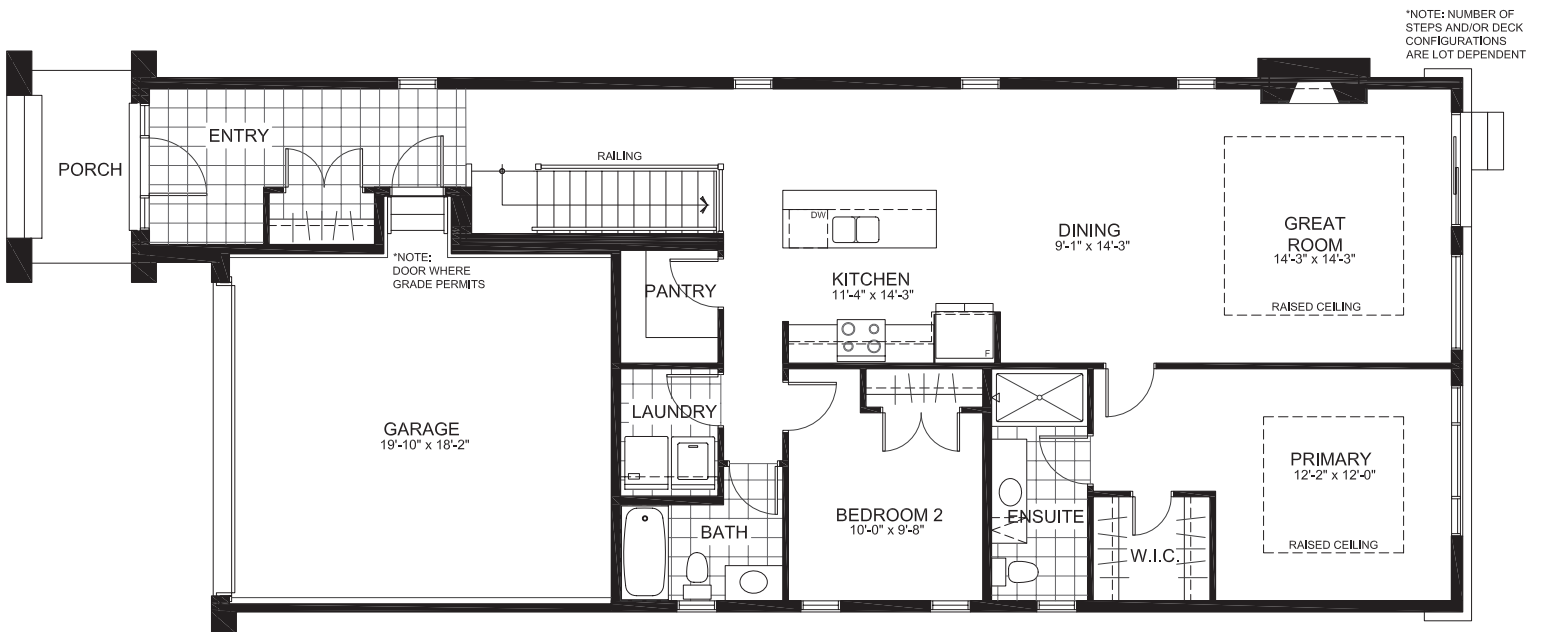

RICHARDSON  
RIDGE

SUMMIT SERIES 38' SINGLES

THE PERRY

1446 sq. ft.

2 Bedrooms | 2 Bathrooms

GROUND FLOOR

RICHARDSON  
RIDGE

THE PERRY

BASEMENT