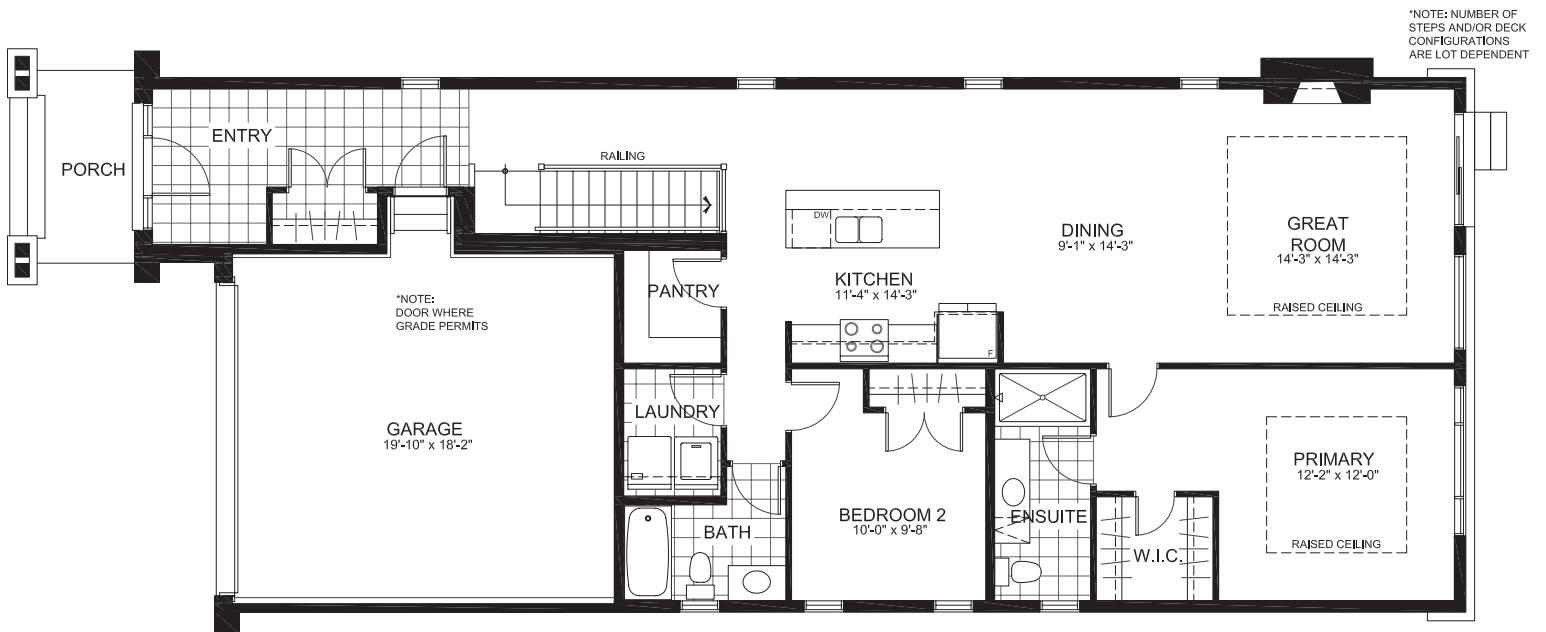

RICHARDSON
RIDGE

SUMMIT SERIES 38' SINGLES

THE SCOTIA

1446 sq. ft.

2 Bedrooms | 2 Bathrooms

GROUND FLOOR

RICHARDSON
RIDGE

THE SCOTIA

BASEMENT