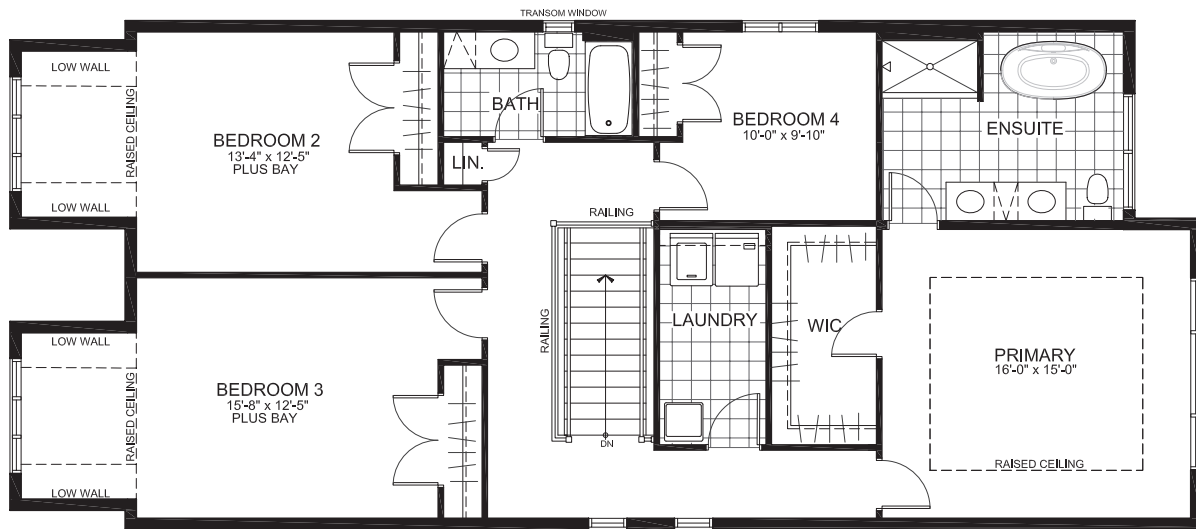

RICHARDSON
RIDGE

THE STIRLING

SECOND