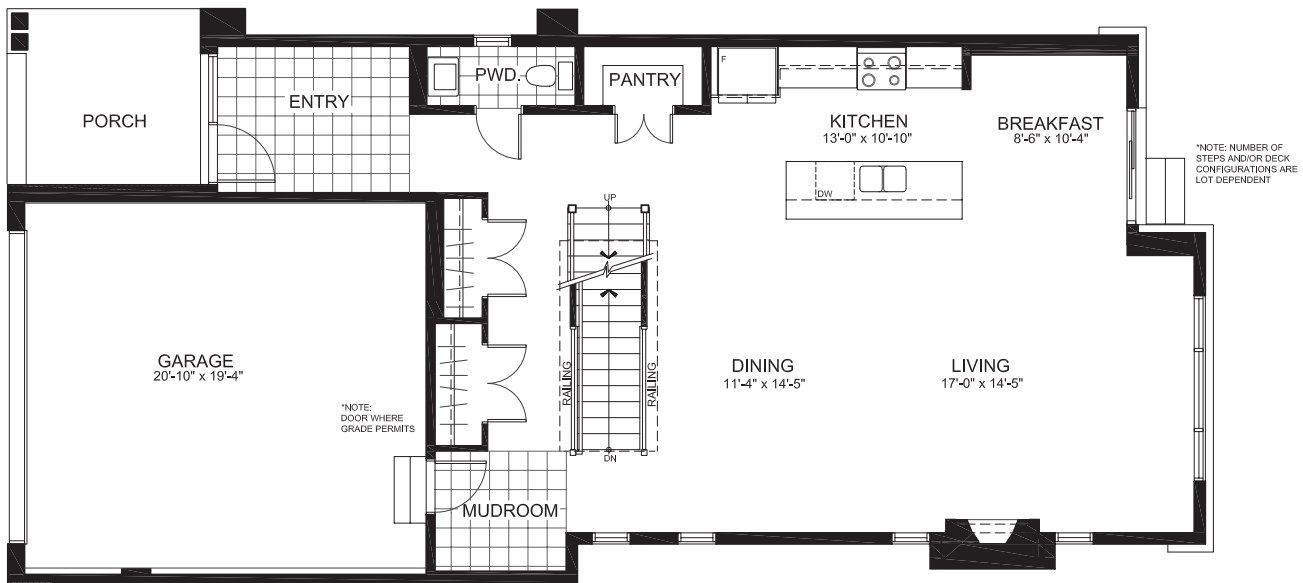

RICHARDSON
RIDGE

SUMMIT SERIES 38' SINGLES

THE STIRLING

2687 sq. ft.

4 Bedrooms | 2.5 Bathrooms

GROUND FLOOR

RICHARDSON
RIDGE

THE STIRLING