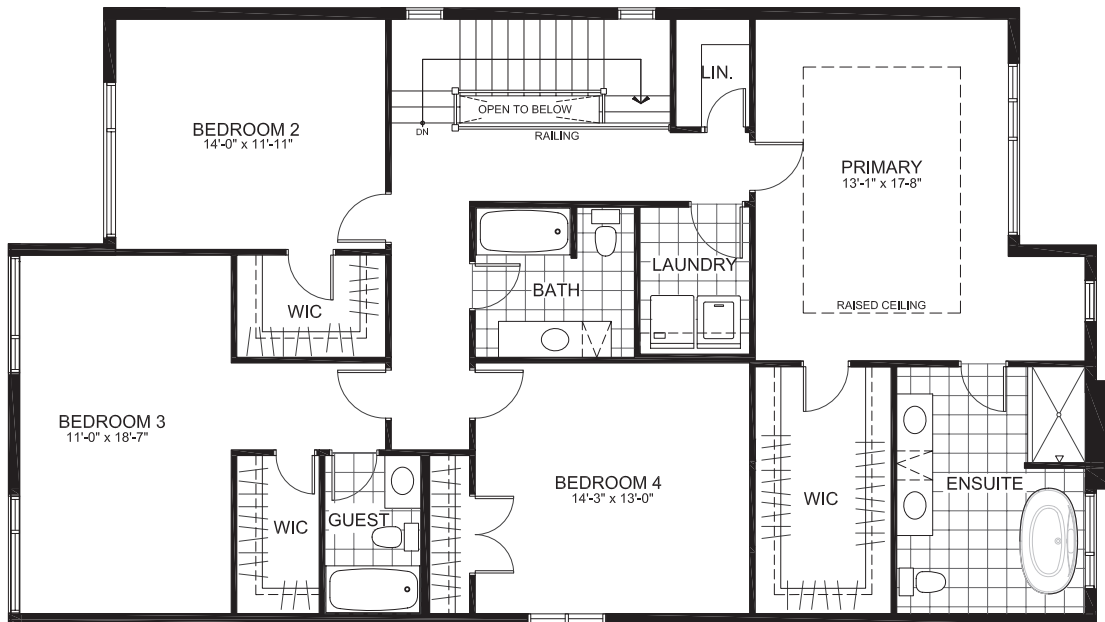

RICHARDSON
RIDGE

CAMBRIAN SERIES 42' SINGLES

THE BRENT

2959 sq. ft.

4 Bedrooms | 3.5 Bathrooms

GROUND FLOOR

RICHARDSON
RIDGE

THE BRENT

SECOND FLOOR

RICHARDSON
RIDGE

THE BRENT

BASEMENT