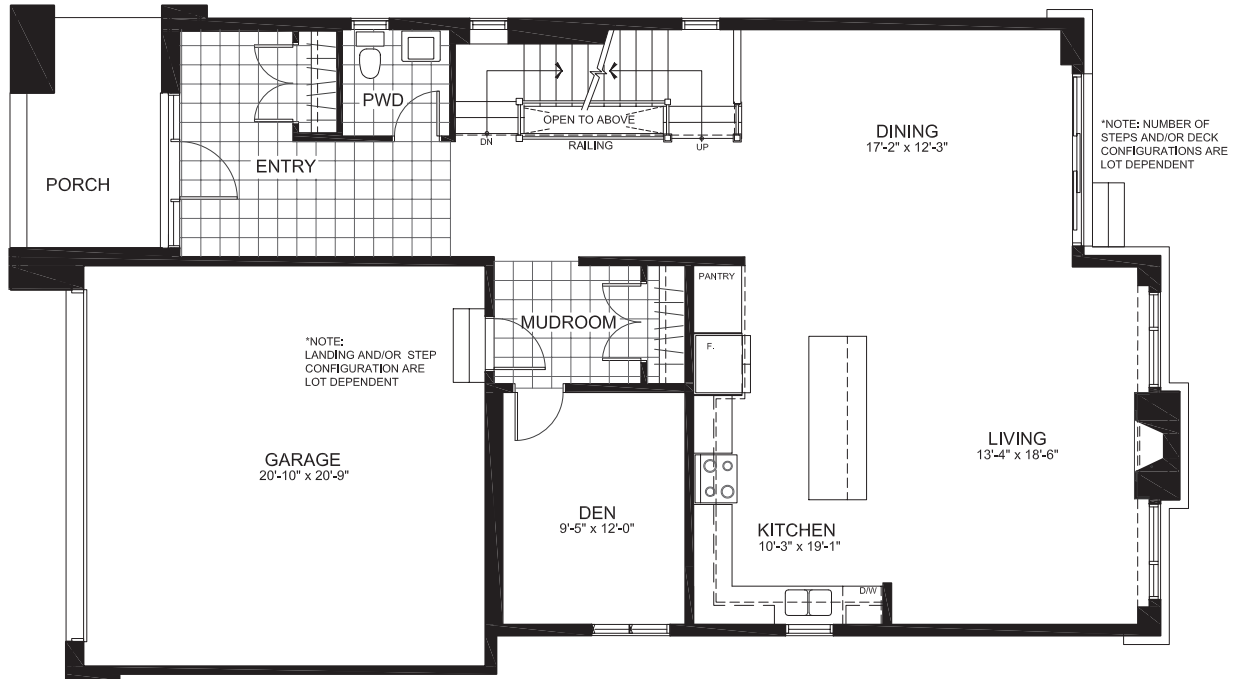

RICHARDSON
RIDGE

CAMBRIAN SERIES 42' SINGLES

THE BRENT

2959 sq. ft.

4 Bedrooms | 3.5 Bathrooms

GROUND FLOOR

RICHARDSON
RIDGE

THE BRENT

SECOND FLOOR

RICHARDSON
RIDGE

THE BRENT

BASEMENT