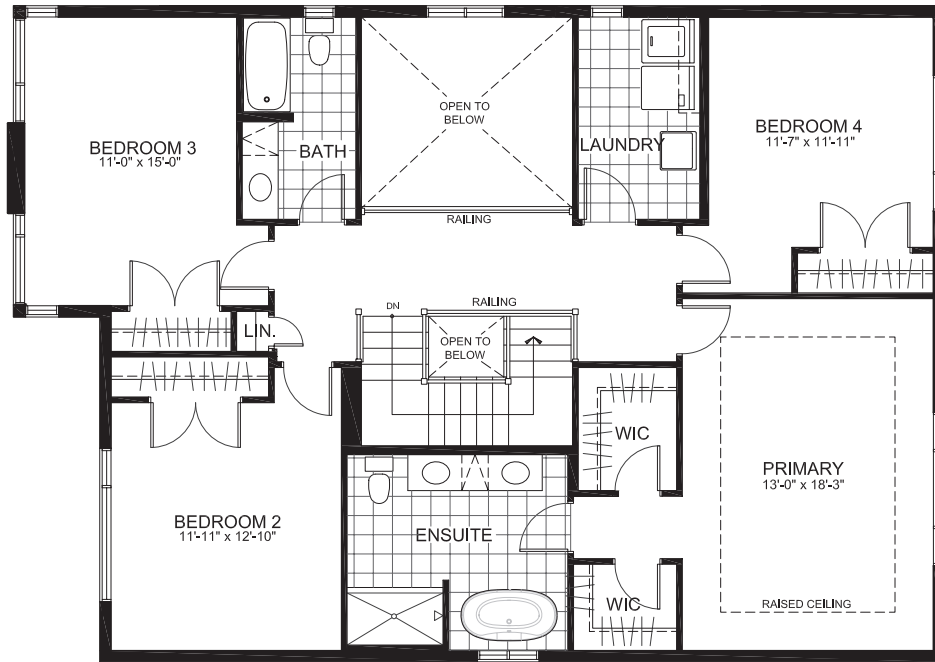

RICHARDSON
RIDGE

CAMBRIAN SERIES 42' SINGLES

THE CAMERON

2734 sq. ft.

4 Bedrooms | 2.5 Bathrooms

GROUND FLOOR

RICHARDSON
RIDGE

THE CAMERON

SECOND FLOOR

RICHARDSON
RIDGE

THE CAMERON

BASEMENT