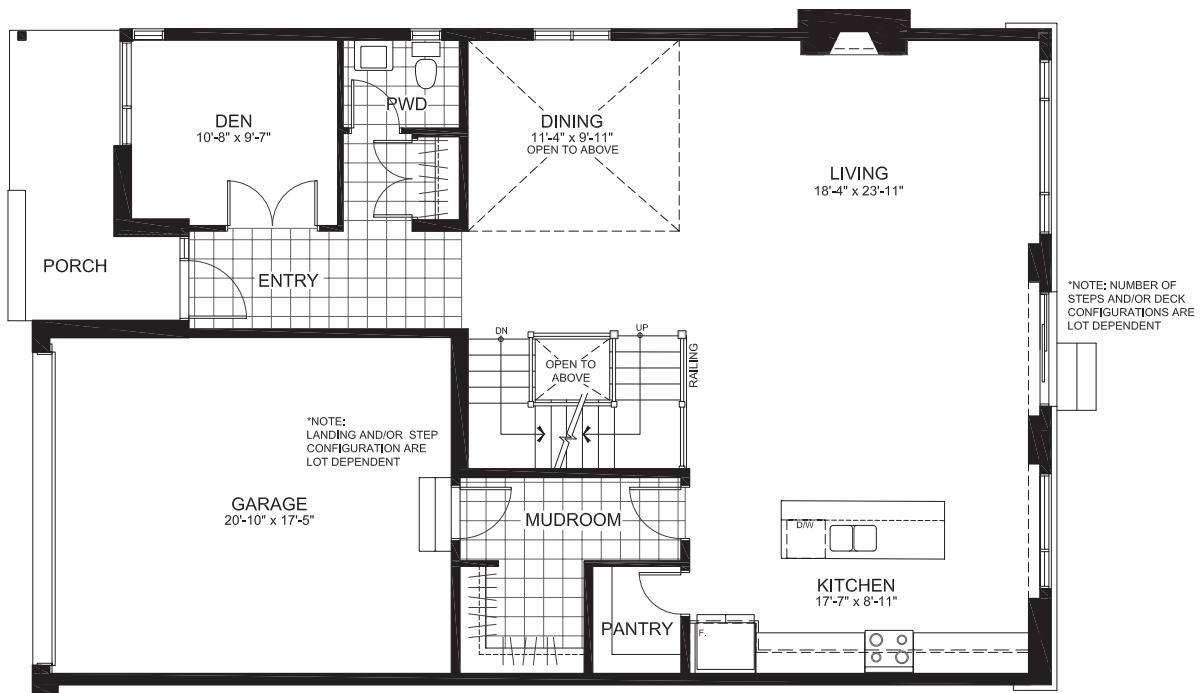

RICHARDSON
RIDGE

CAMBRIAN SERIES 42' SINGLES

THE CAMERON

2734 sq. ft.

4 Bedrooms | 2.5 Bathrooms

GROUND FLOOR

RICHARDSON
RIDGE

THE CAMERON

SECOND FLOOR

RICHARDSON
RIDGE

THE CAMERON

BASEMENT