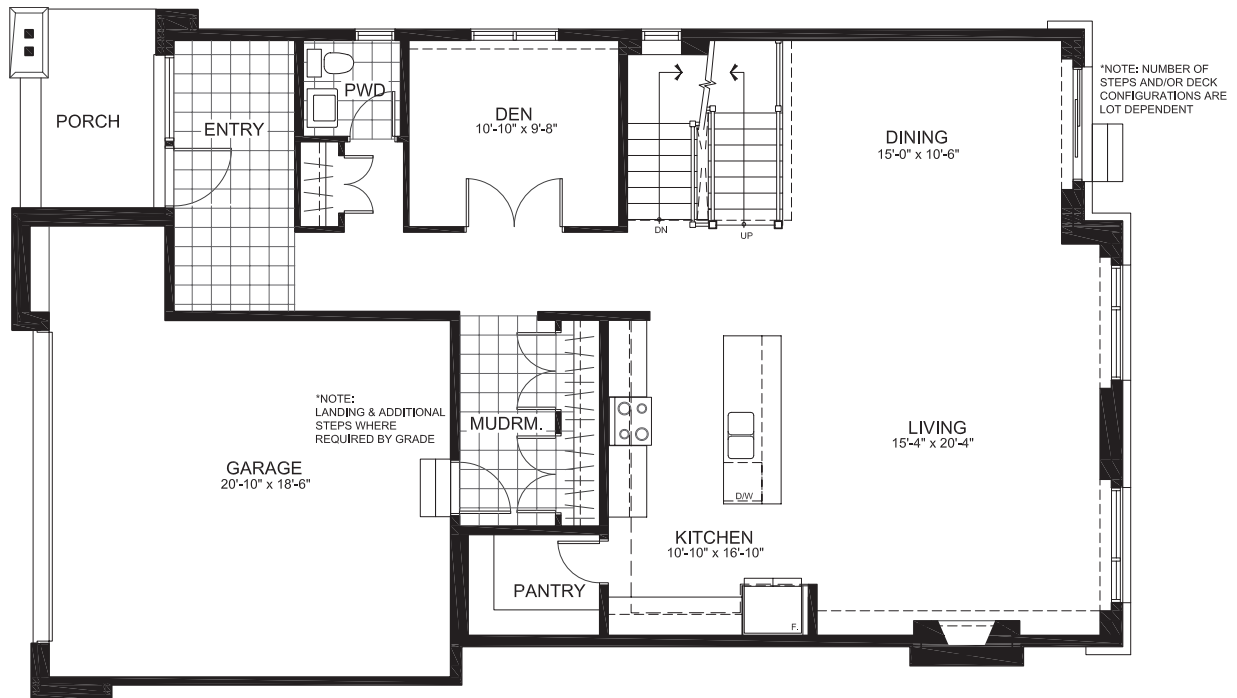

RICHARDSON
RIDGE

CAMBRIAN SERIES 42' SINGLES

THE ESMONDE

2986 sq. ft.

4 Bedrooms | 3.5 Bathrooms

GROUND FLOOR

RICHARDSON
RIDGE

THE ESMONDE

SECOND FLOOR

RICHARDSON
RIDGE

THE ESMONDE

BASEMENT