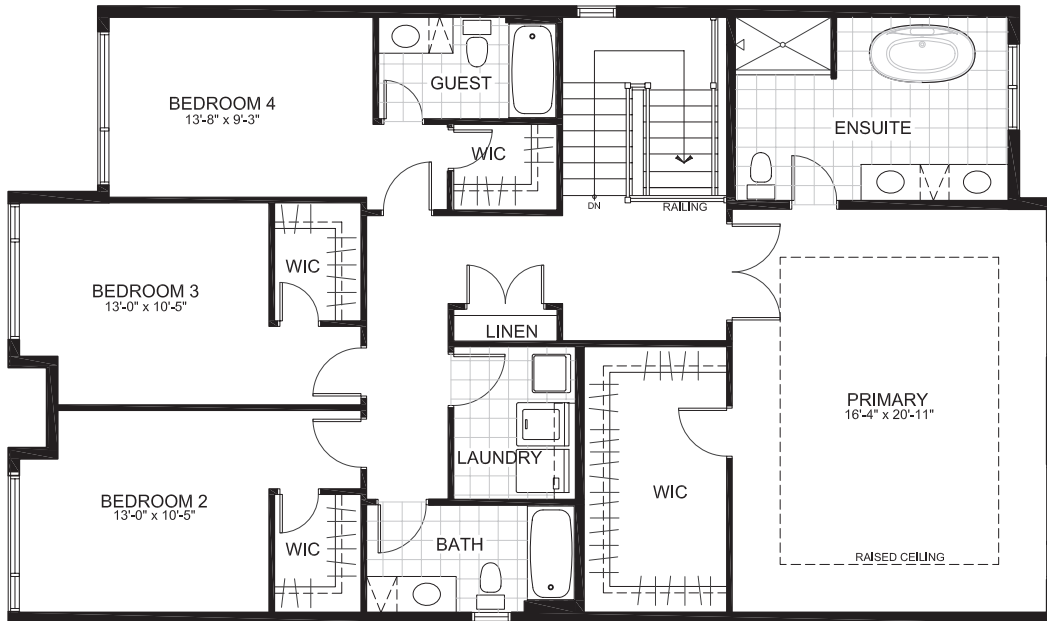

RICHARDSON
RIDGE

CAMBRIAN SERIES 42' SINGLES

THE ESMONDE

2986 sq. ft.

4 Bedrooms | 3.5 Bathrooms

GROUND FLOOR

RICHARDSON
RIDGE

THE ESMONDE

SECOND FLOOR

RICHARDSON
RIDGE

THE ESMONDE

BASEMENT