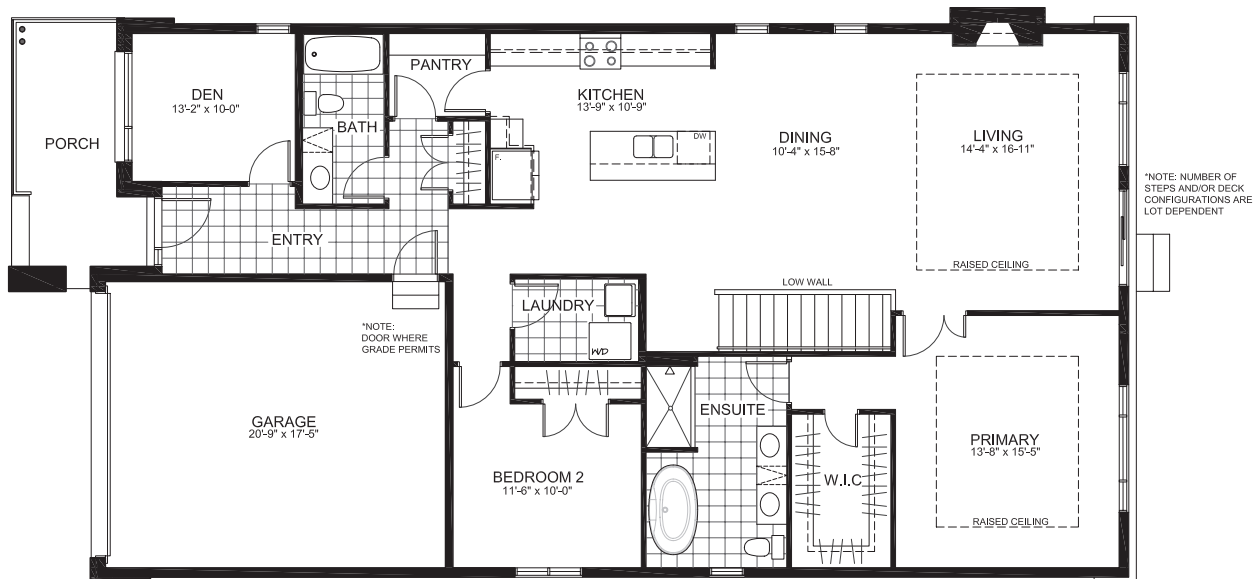

RICHARDSON
RIDGE

CAMBRIAN SERIES 42' SINGLES

THE ETON

1716 sq. ft.

2 Bedrooms | 2 Bathrooms

GROUND FLOOR

RICHARDSON
RIDGE

THE ETON

BASEMENT