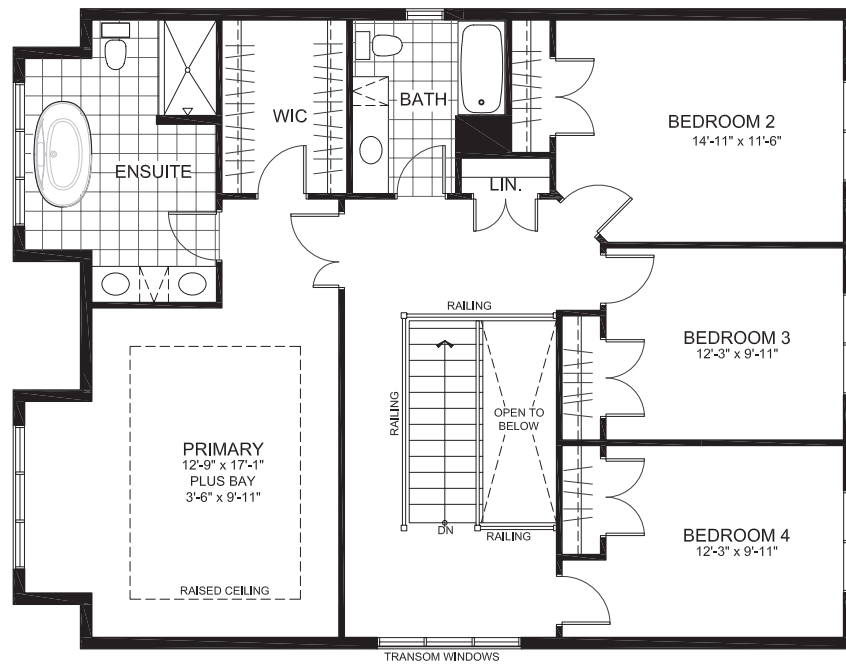

RICHARDSON
RIDGE

CAMBRIAN SERIES 42' SINGLES

THE GRIFFITH

2478 sq. ft.

4 Bedrooms | 2.5 Bathrooms

GROUND FLOOR

RICHARDSON
RIDGE

THE GRIFFITH

SECOND FLOOR

RICHARDSON
RIDGE

THE GRIFFITH

BASEMENT