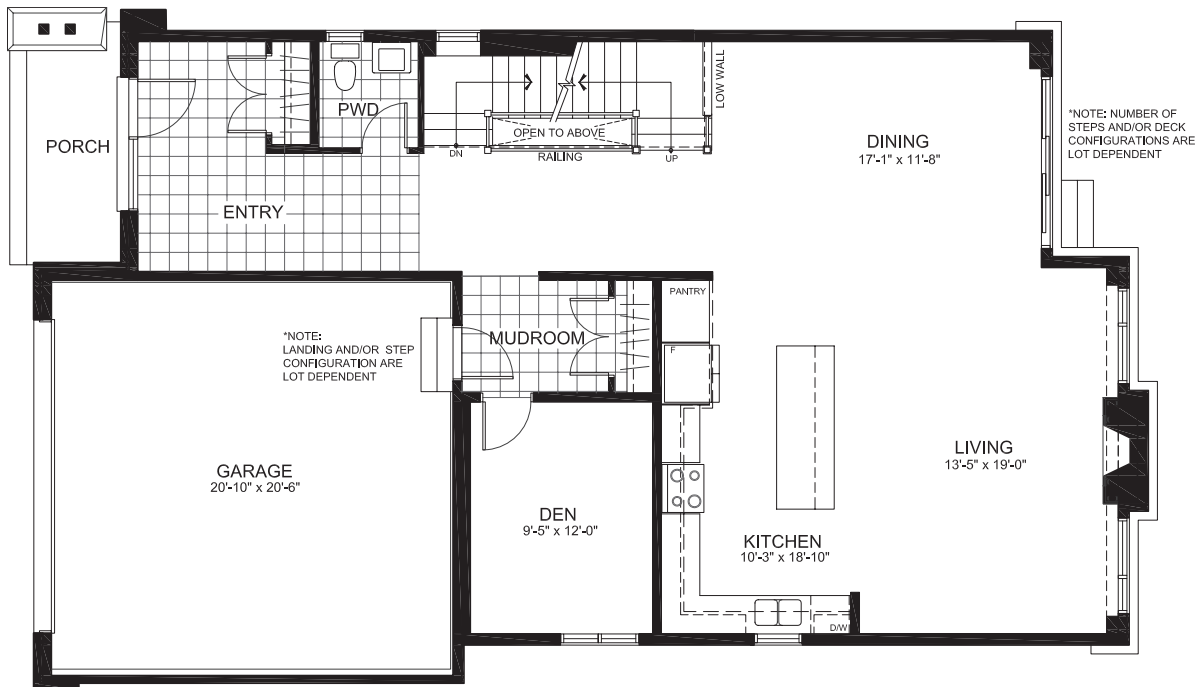

RICHARDSON
RIDGE

CAMBRIAN SERIES 42' SINGLES

THE NOBEL

2840 sq. ft.

4 Bedrooms | 3.5 Bathrooms

GROUND FLOOR

RICHARDSON
RIDGE

THE NOBEL

SECOND FLOOR

RICHARDSON
RIDGE

THE NOBEL

BASEMENT