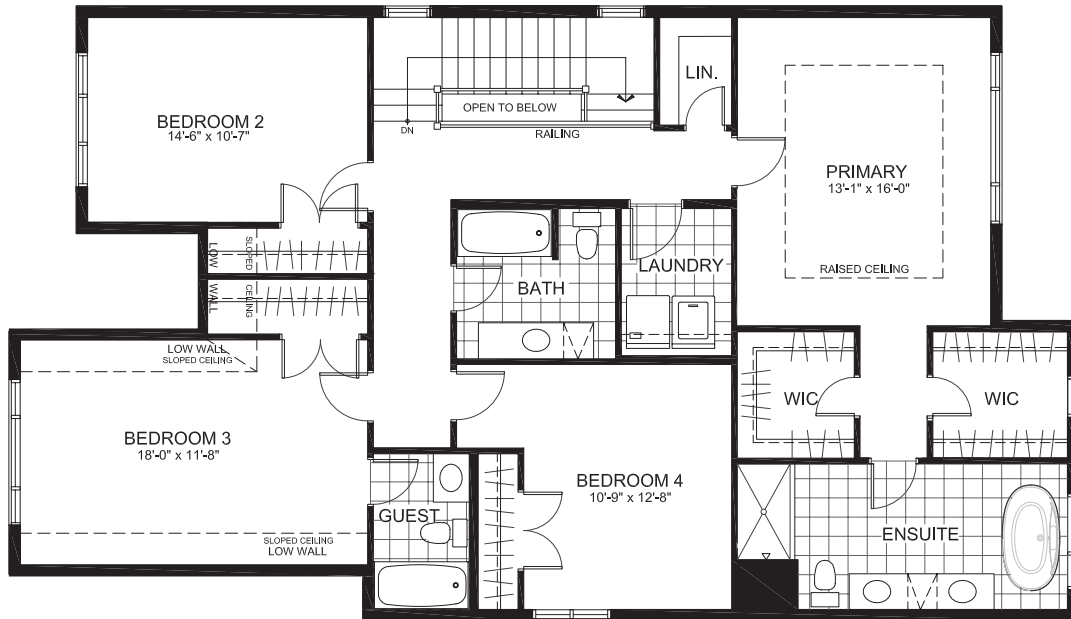

RICHARDSON
RIDGE

CAMBRIAN SERIES 42' SINGLES

THE NOBEL

2840 sq. ft.

4 Bedrooms | 3.5 Bathrooms

GROUND FLOOR

RICHARDSON
RIDGE

THE NOBEL

SECOND FLOOR

RICHARDSON
RIDGE

THE NOBEL

BASEMENT