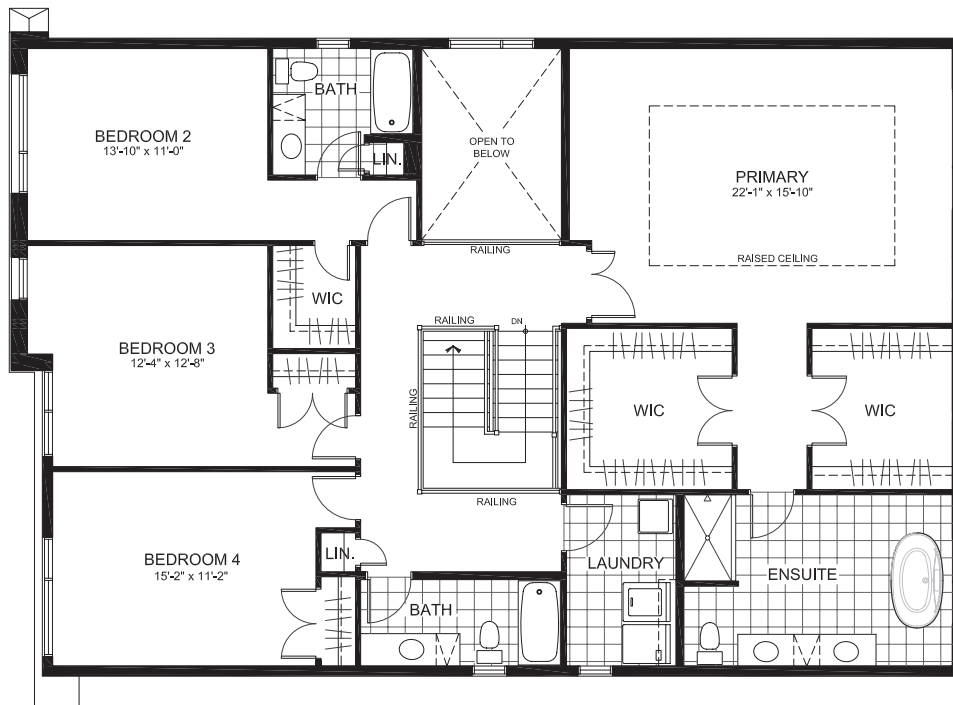

RICHARDSON
RIDGE

LAURENTIAN SERIES 47' SINGLES

THE EMILY

3483 sq. ft.

5 Bedrooms | 4.5 Bathrooms

GROUND FLOOR

RICHARDSON
RIDGE

THE EMILY

SECOND

RICHARDSON
RIDGE

THE EMILY

BASEMENT