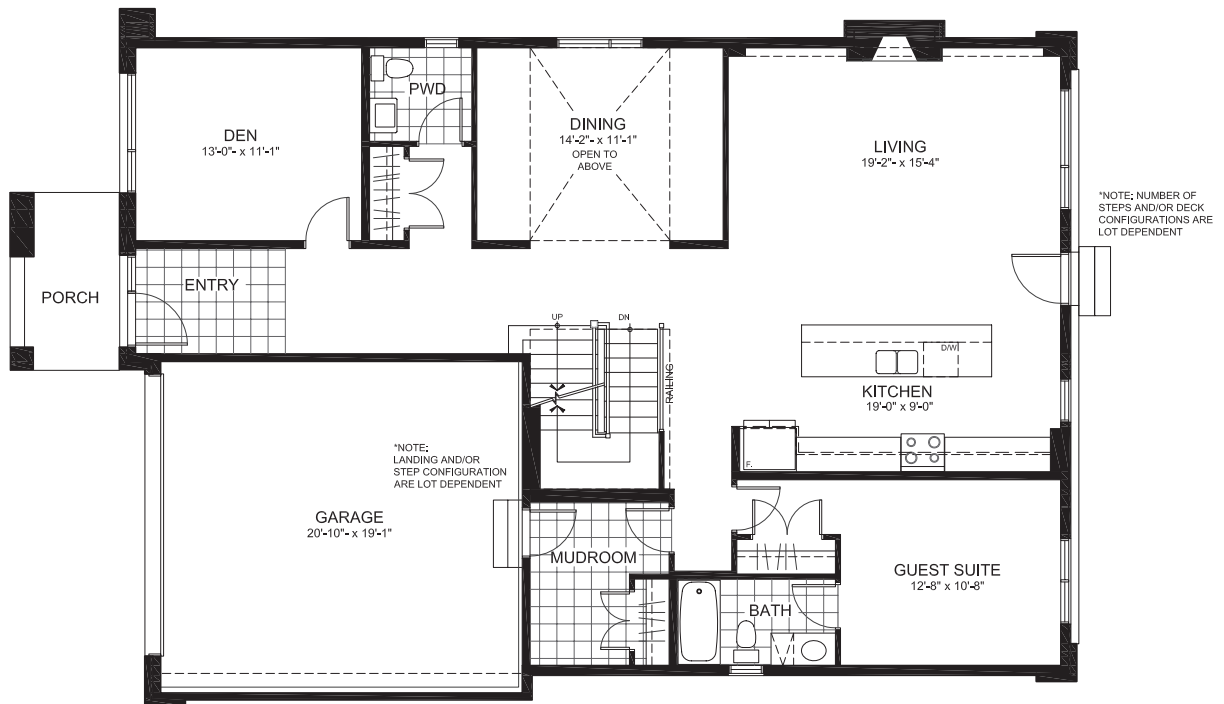

RICHARDSON
RIDGE

LAURENTIAN SERIES 47' SINGLES

THE EMILY

3483 sq. ft.

5 Bedrooms | 4.5 Bathrooms

GROUND FLOOR

RICHARDSON
RIDGE

THE EMILY

SECOND

RICHARDSON
RIDGE

THE EMILY

BASEMENT