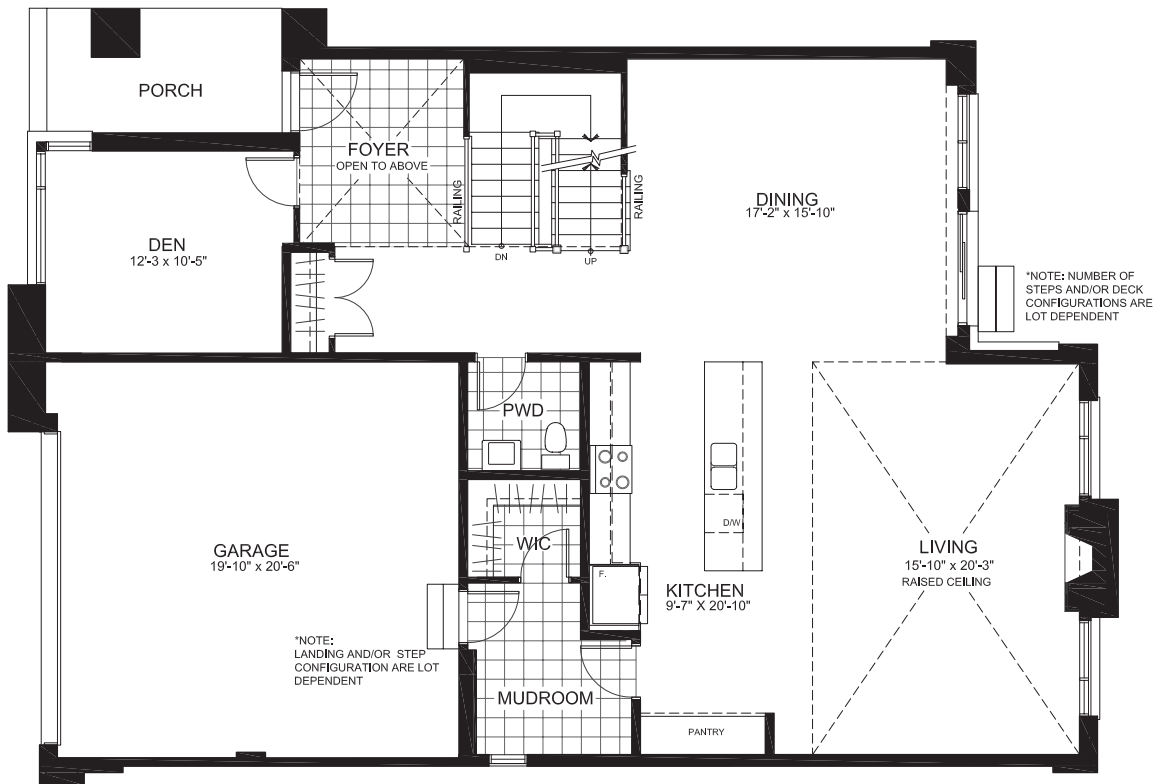

RICHARDSON
RIDGE

LAURENTIAN SERIES 47' SINGLES

THE HARRIS

2933 sq. ft.

4 Bedrooms | 2.5 Bathrooms

GROUND FLOOR

RICHARDSON
RIDGE

THE HARRIS

SECOND

RICHARDSON
RIDGE

THE HARRIS

BASEMENT