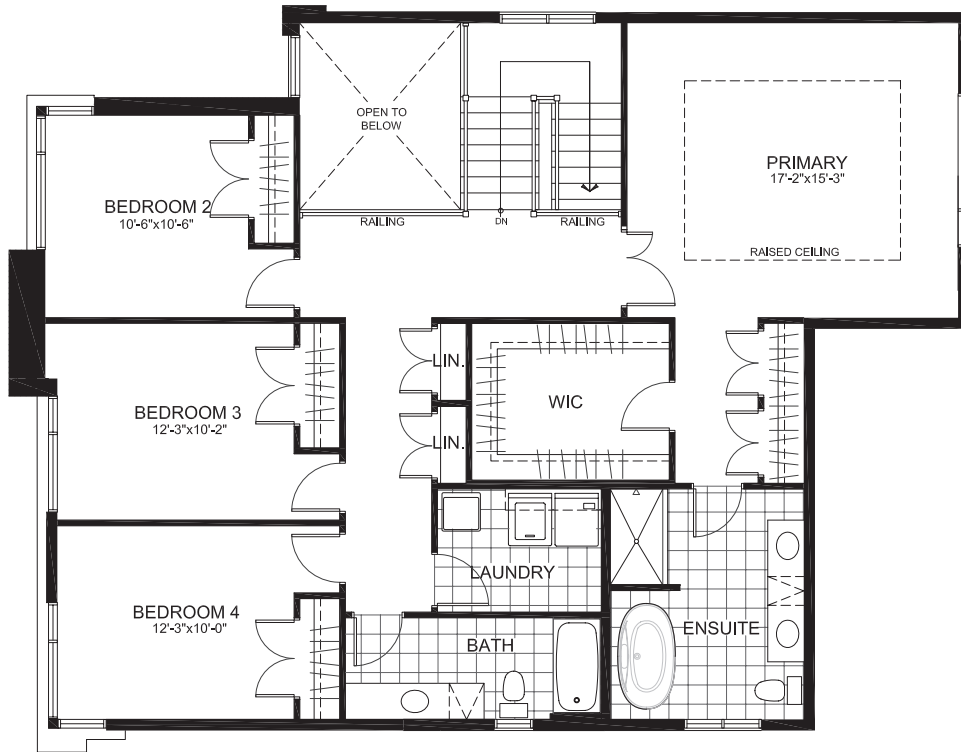

RICHARDSON
RIDGE

LAURENTIAN SERIES 47' SINGLES

THE HARRIS

2933 sq. ft.

4 Bedrooms | 2.5 Bathrooms

GROUND FLOOR

RICHARDSON
RIDGE

THE HARRIS

SECOND

RICHARDSON
RIDGE

THE HARRIS

BASEMENT