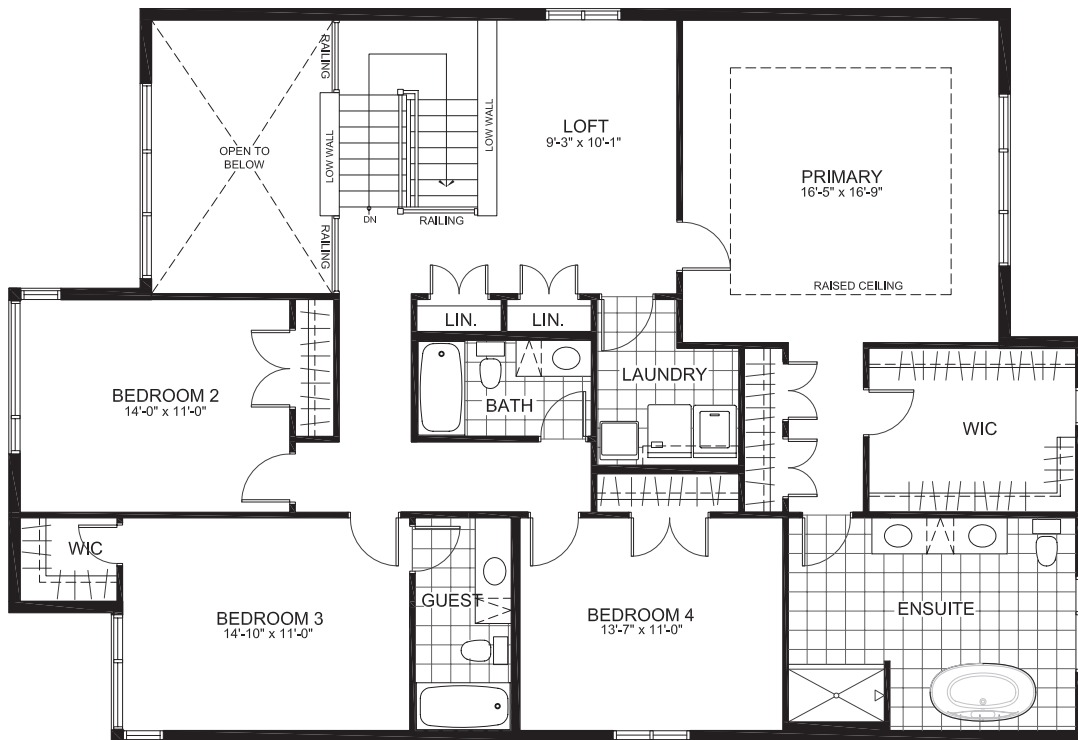

RICHARDSON
RIDGE

LAURENTIAN SERIES 47' SINGLES

THE MARTEN

3294 sq. ft.

4 Bedrooms | 3.5 Bathrooms

GROUND FLOOR

RICHARDSON
RIDGE

THE MARTEN

SECOND

RICHARDSON
RIDGE

THE MARTEN

BASEMENT