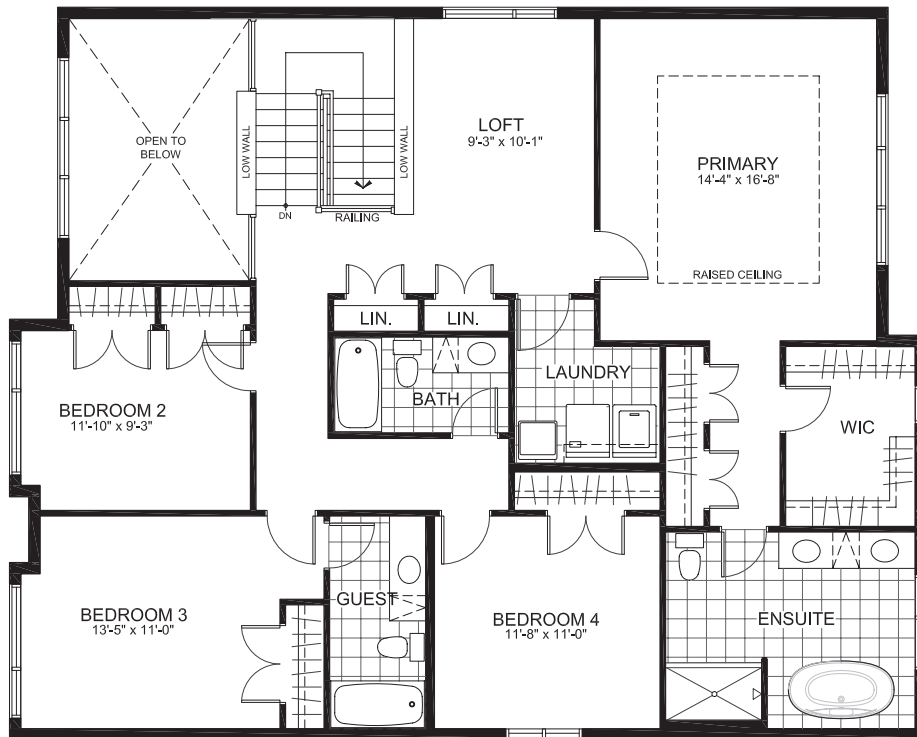

RICHARDSON  
RIDGE

LAURENTIAN SERIES 47' SINGLES

THE SPENCE

2982 sq. ft.

4 Bedrooms | 3.5 Bathrooms

GROUND FLOOR

RICHARDSON  
RIDGE

THE SPENCE

SECOND

RICHARDSON  
RIDGE

THE SPENCE

BASEMENT