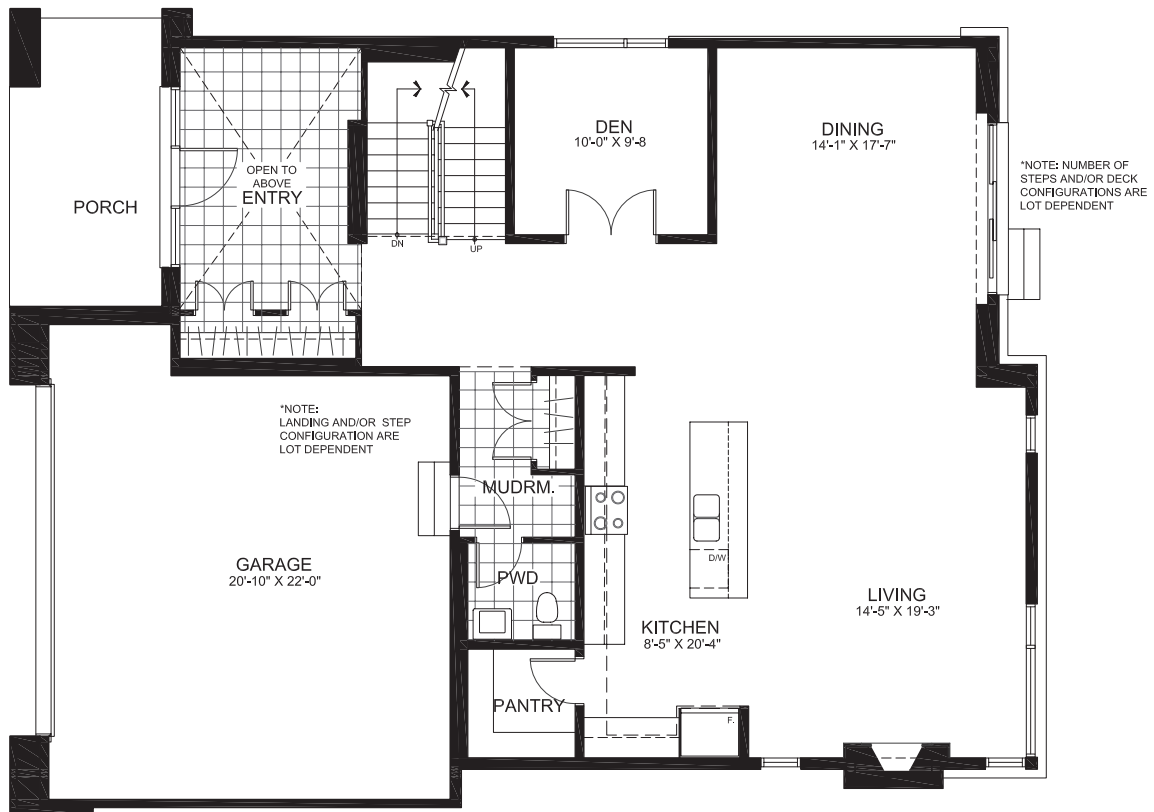

RICHARDSON  
RIDGE

LAURENTIAN SERIES 47' SINGLES

THE SPENCE

2982 sq. ft.

4 Bedrooms | 3.5 Bathrooms

GROUND FLOOR

RICHARDSON  
RIDGE

THE SPENCE

SECOND

RICHARDSON  
RIDGE

THE SPENCE

BASEMENT