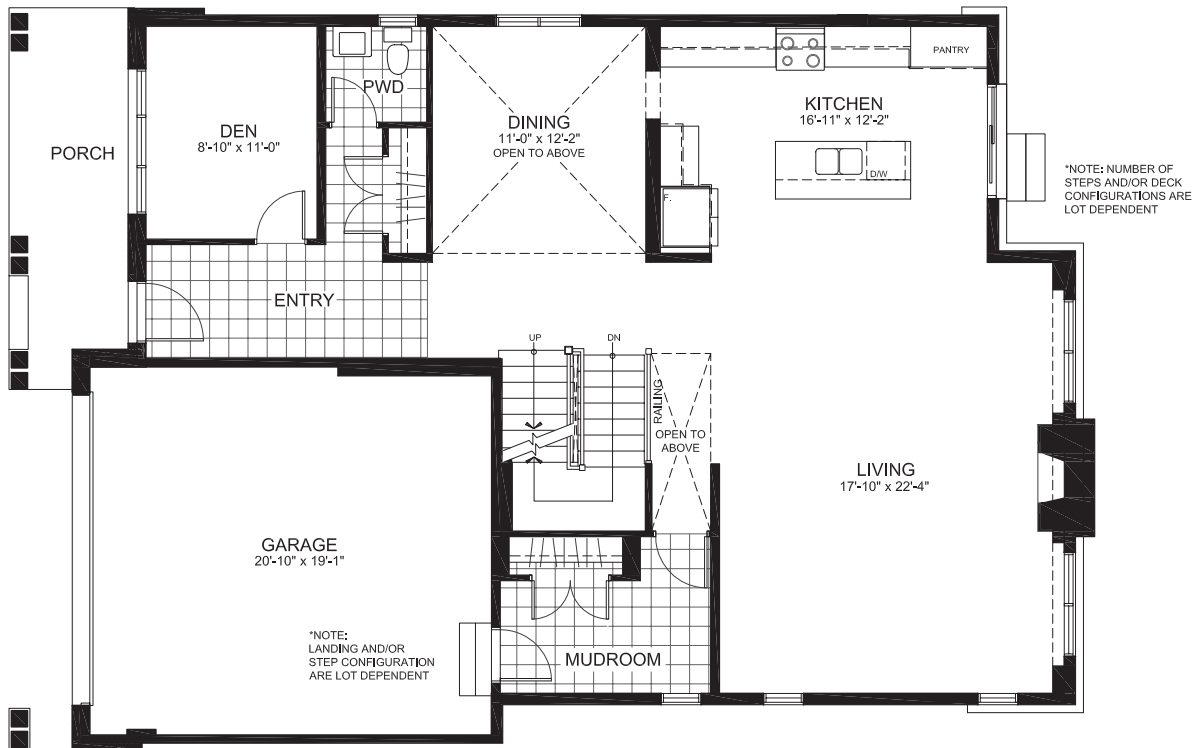

RICHARDSON  
RIDGE

LAURENTIAN SERIES 47' SINGLES

THE WHITNEY

2819 sq. ft.

4 Bedrooms | 2.5 Bathrooms

GROUND FLOOR

RICHARDSON  
RIDGE

THE WHITNEY

SECOND

RICHARDSON  
RIDGE

THE WHITNEY

BASEMENT