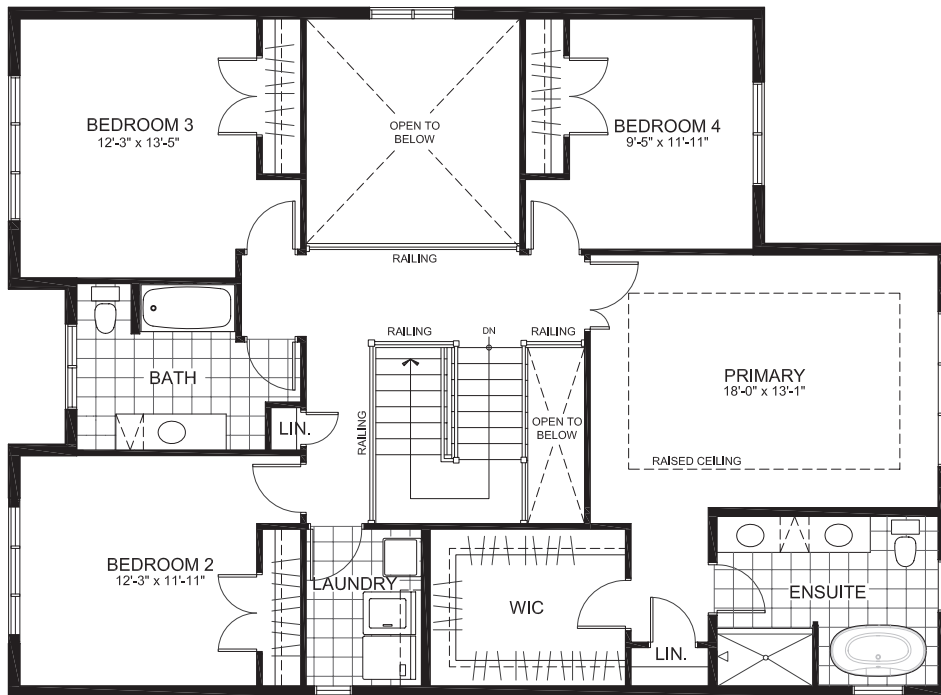

RICHARDSON  
RIDGE

LAURENTIAN SERIES 47' SINGLES

THE WHITNEY

2819 sq. ft.

4 Bedrooms | 2.5 Bathrooms

GROUND FLOOR

RICHARDSON  
RIDGE

THE WHITNEY

SECOND

RICHARDSON  
RIDGE

THE WHITNEY

BASEMENT