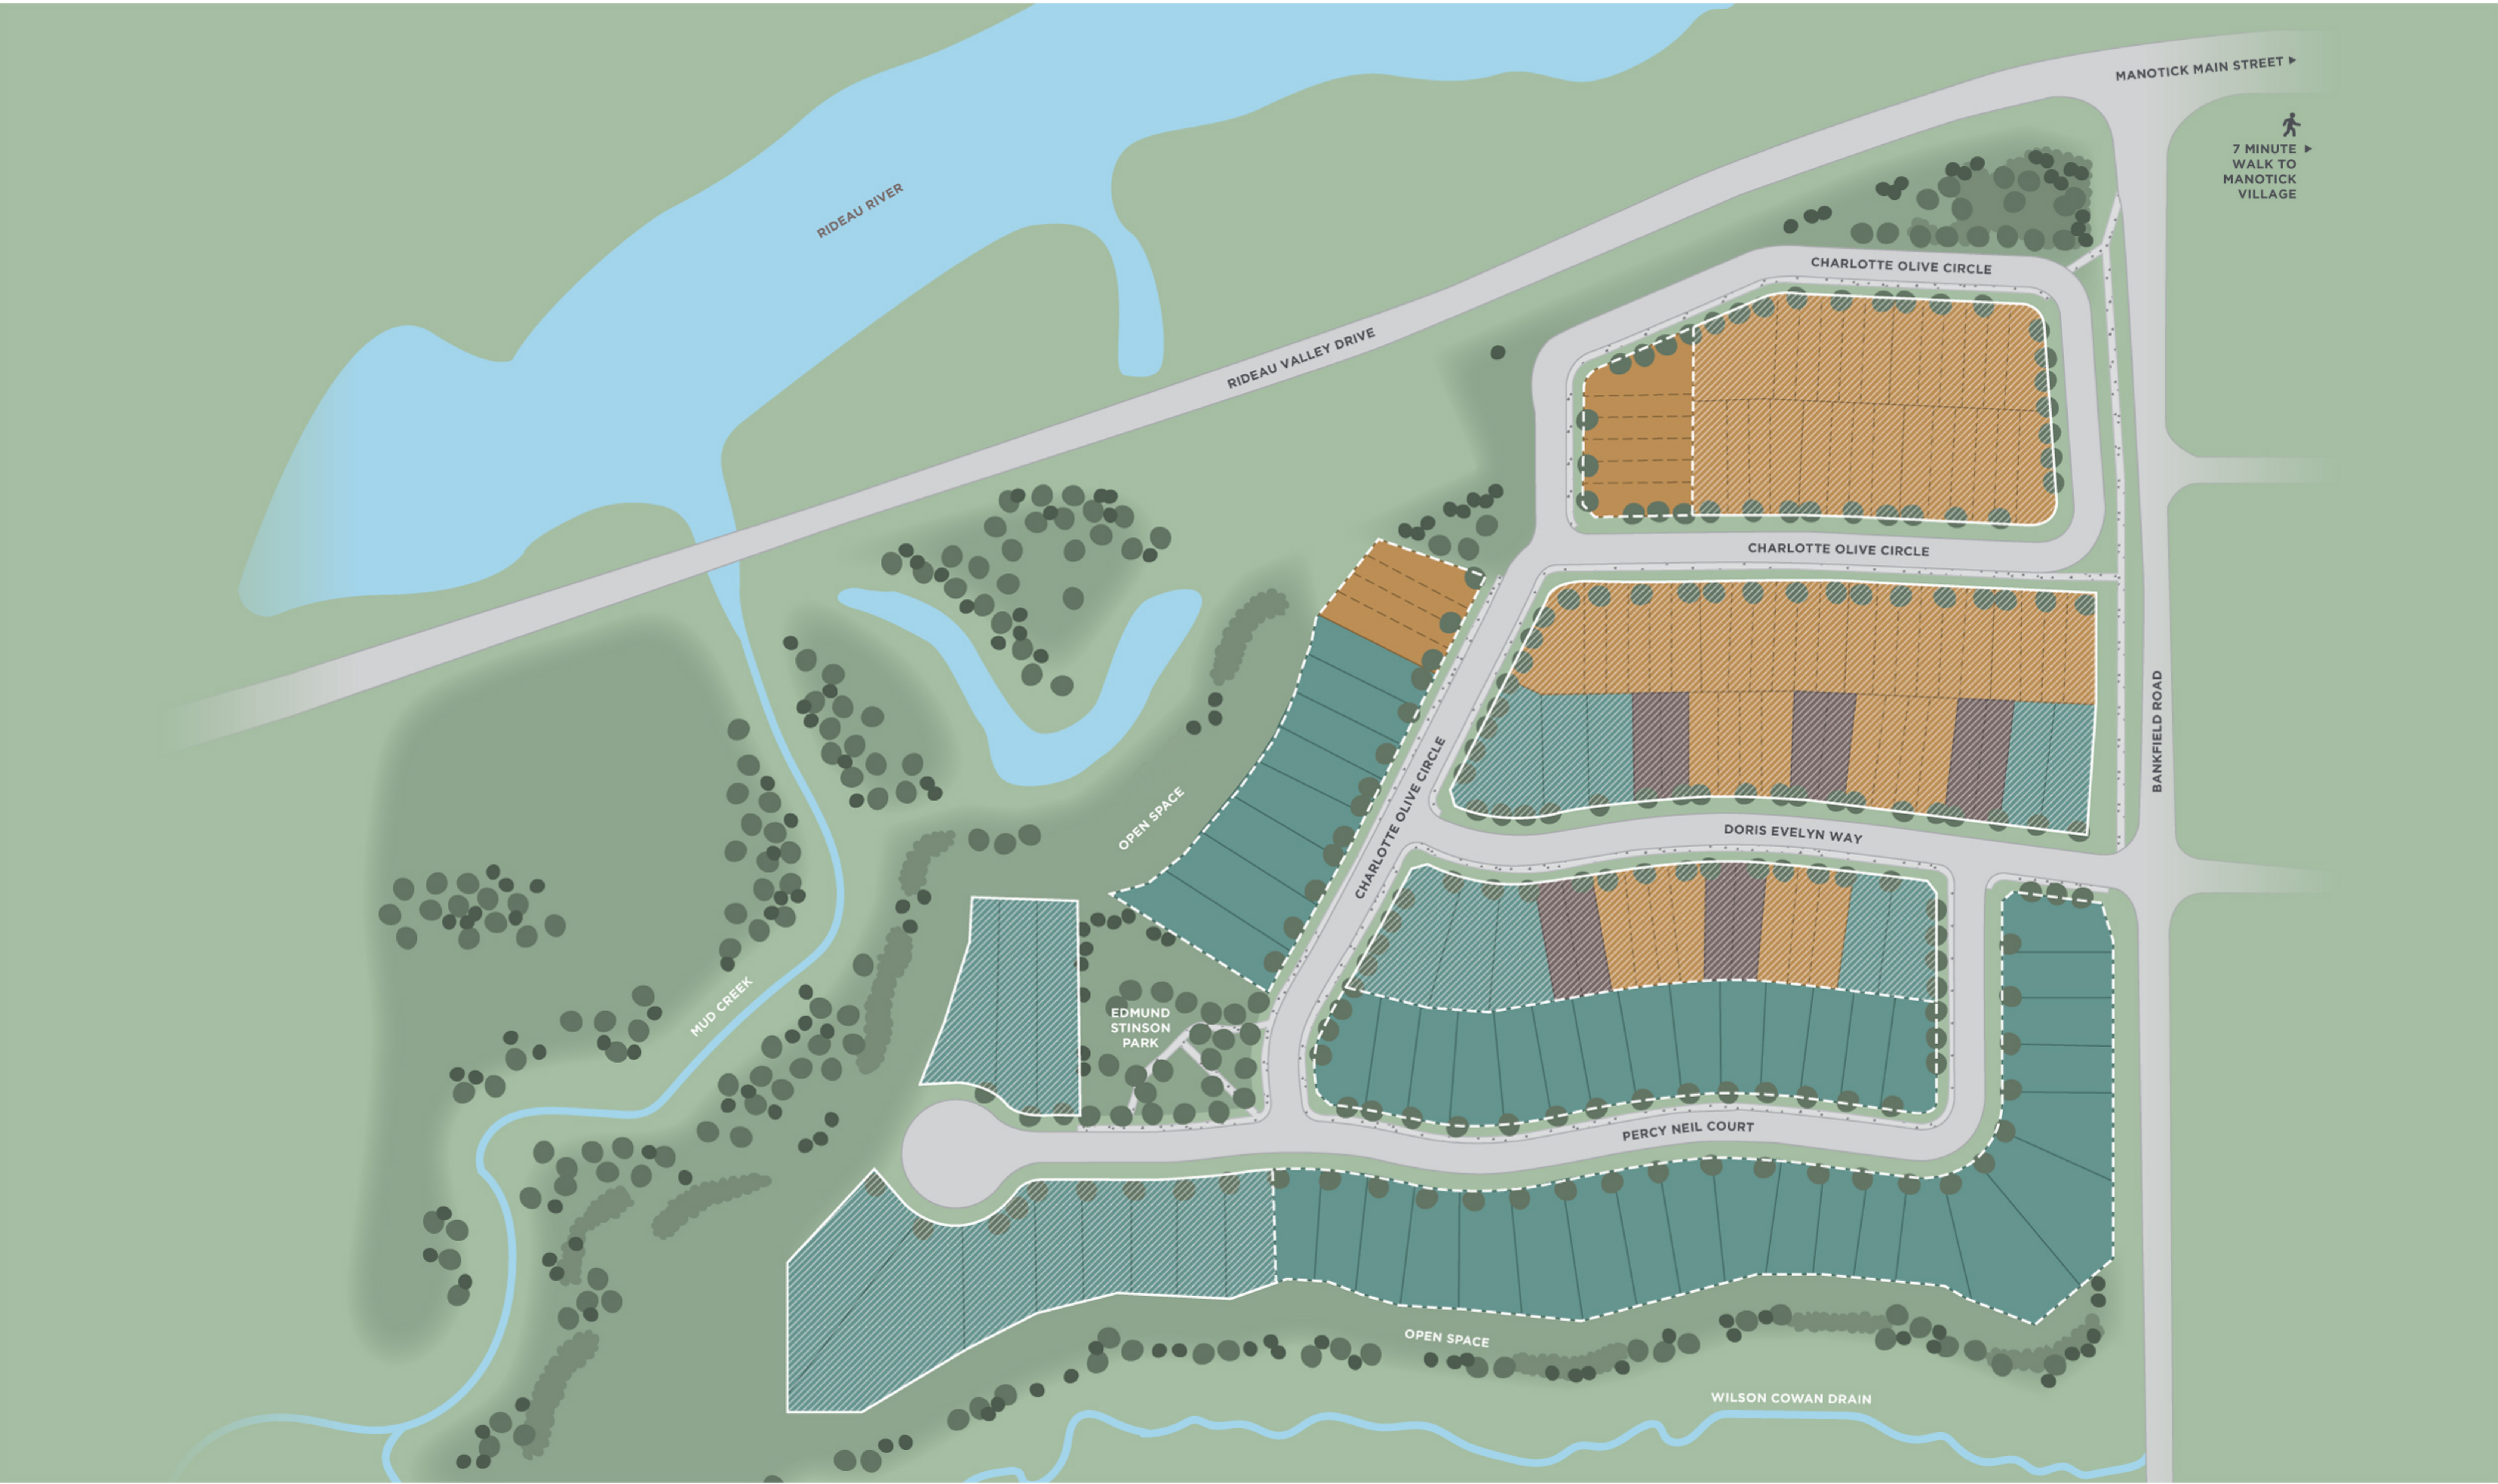

STINSON PLACE

COMMUNITY SITE PLAN LEGEND

-  FUTURE SINGLE FAMILY HOMES
-  FUTURE TOWNHOMES
-  FUTURE SEMI-DETACHED HOMES
-  CONTEMPORARY TOWNHOMES
-  TRADITIONAL TOWNHOMES
-  36' SUMMIT SERIES
-  42' CAMBRIAN SERIES
-  47' LAURENTIAN SERIES
-  PHASE 1
-  PHASE 2
-  SOLD

E. & O.E.
PATH, FUTURE STREET LOCATIONS MAY VARY.

RIDEAU RIVER

RIDEAU VALLEY DRIVE

MANOTICK MAIN STREET

7 MINUTE WALK TO MANOTICK VILLAGE

CHARLOTTE OLIVE CIRCLE

CHARLOTTE OLIVE CIRCLE

OPEN SPACE

CHARLOTTE OLIVE CIRCLE

DORIS EVELYN WAY

EDMUND STINSON PARK

PERCY NEIL COURT

OPEN SPACE

WILSON COWAN DRAIN

MUD CREEK

BANKFIELD ROAD