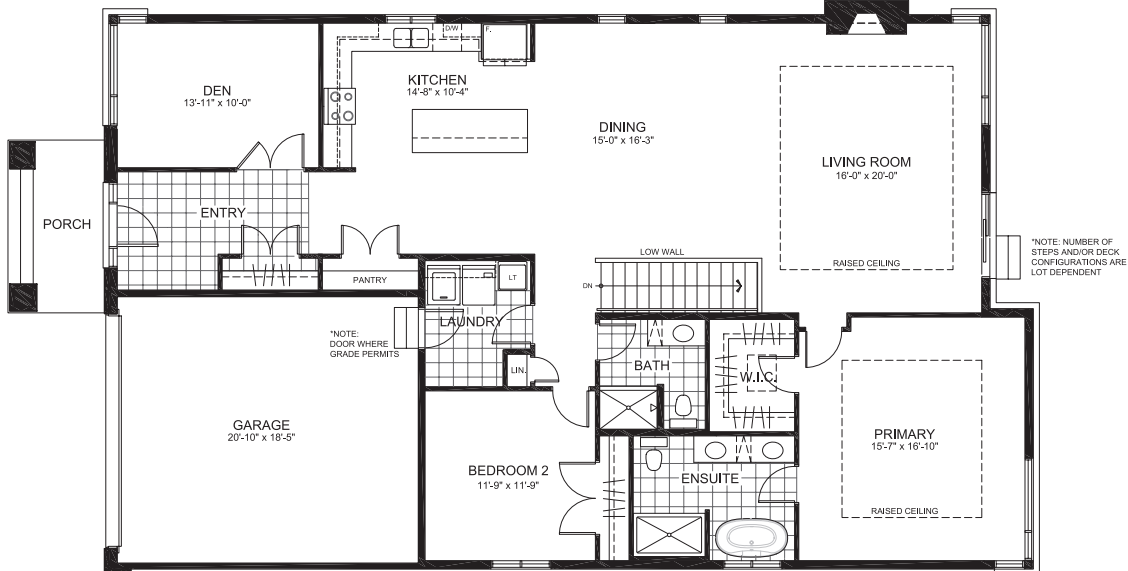

STINSON PLACE

LAURENTIAN SERIES 47' SINGLES

THE HARTSMERE

2036 sq. ft.

2 Bedrooms | 2 Bathrooms

GROUND FLOOR

STINSON PLACE

THE HARTSMERE

BASEMENT