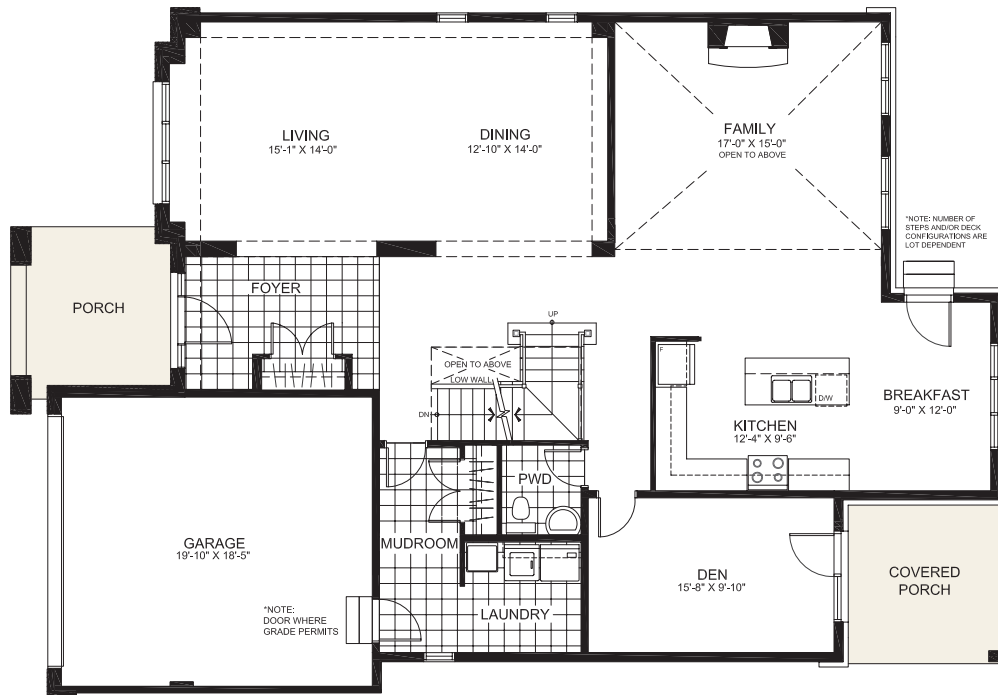

THE ADIRONDACK SERIES (52' LOT)

THE KILLARNEY

3391 sq. ft. (2-Storey Single)
4 Bedrooms | 3.5 Bathrooms
Covered porch area at rear

GROUND FLOOR

THE KILLARNEY

SECOND FLOOR

BASEMENT