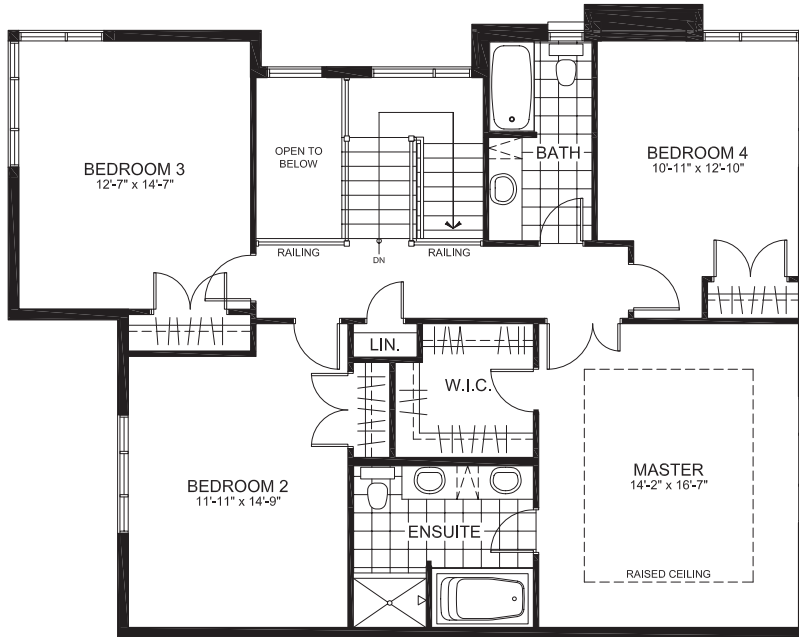

THE CAMBRIAN SERIES (42' LOT)

**THE HAVELOCK
(CORNER)**

2477 sq. ft. (2-Storey Single)
Unique side entry (lot specific)

4 Bedrooms | 2.5 Bathrooms
Den/Living

GROUND FLOOR

THE HAVELOCK (CORNER)

SECOND FLOOR

BASEMENT