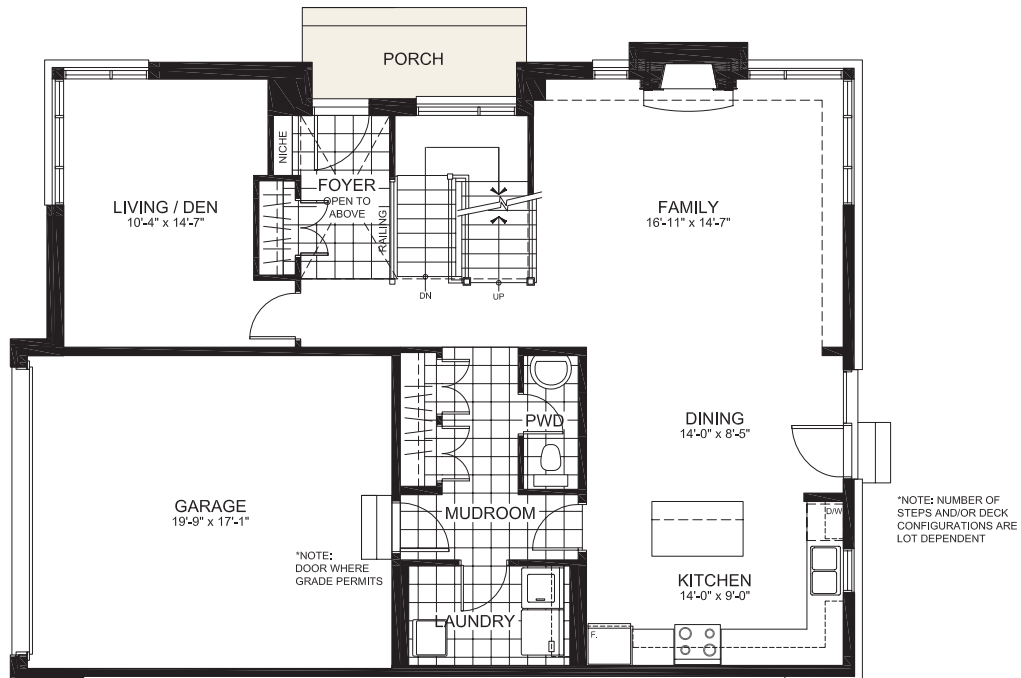

THE CAMBRIAN SERIES (42' LOT)

**THE HAVELOCK
(CORNER)**

2477 sq. ft. (2-Storey Single)
Unique side entry (lot specific)

4 Bedrooms | 2.5 Bathrooms
Den/Living

GROUND FLOOR

THE HAVELOCK (CORNER)

SECOND FLOOR

BASEMENT